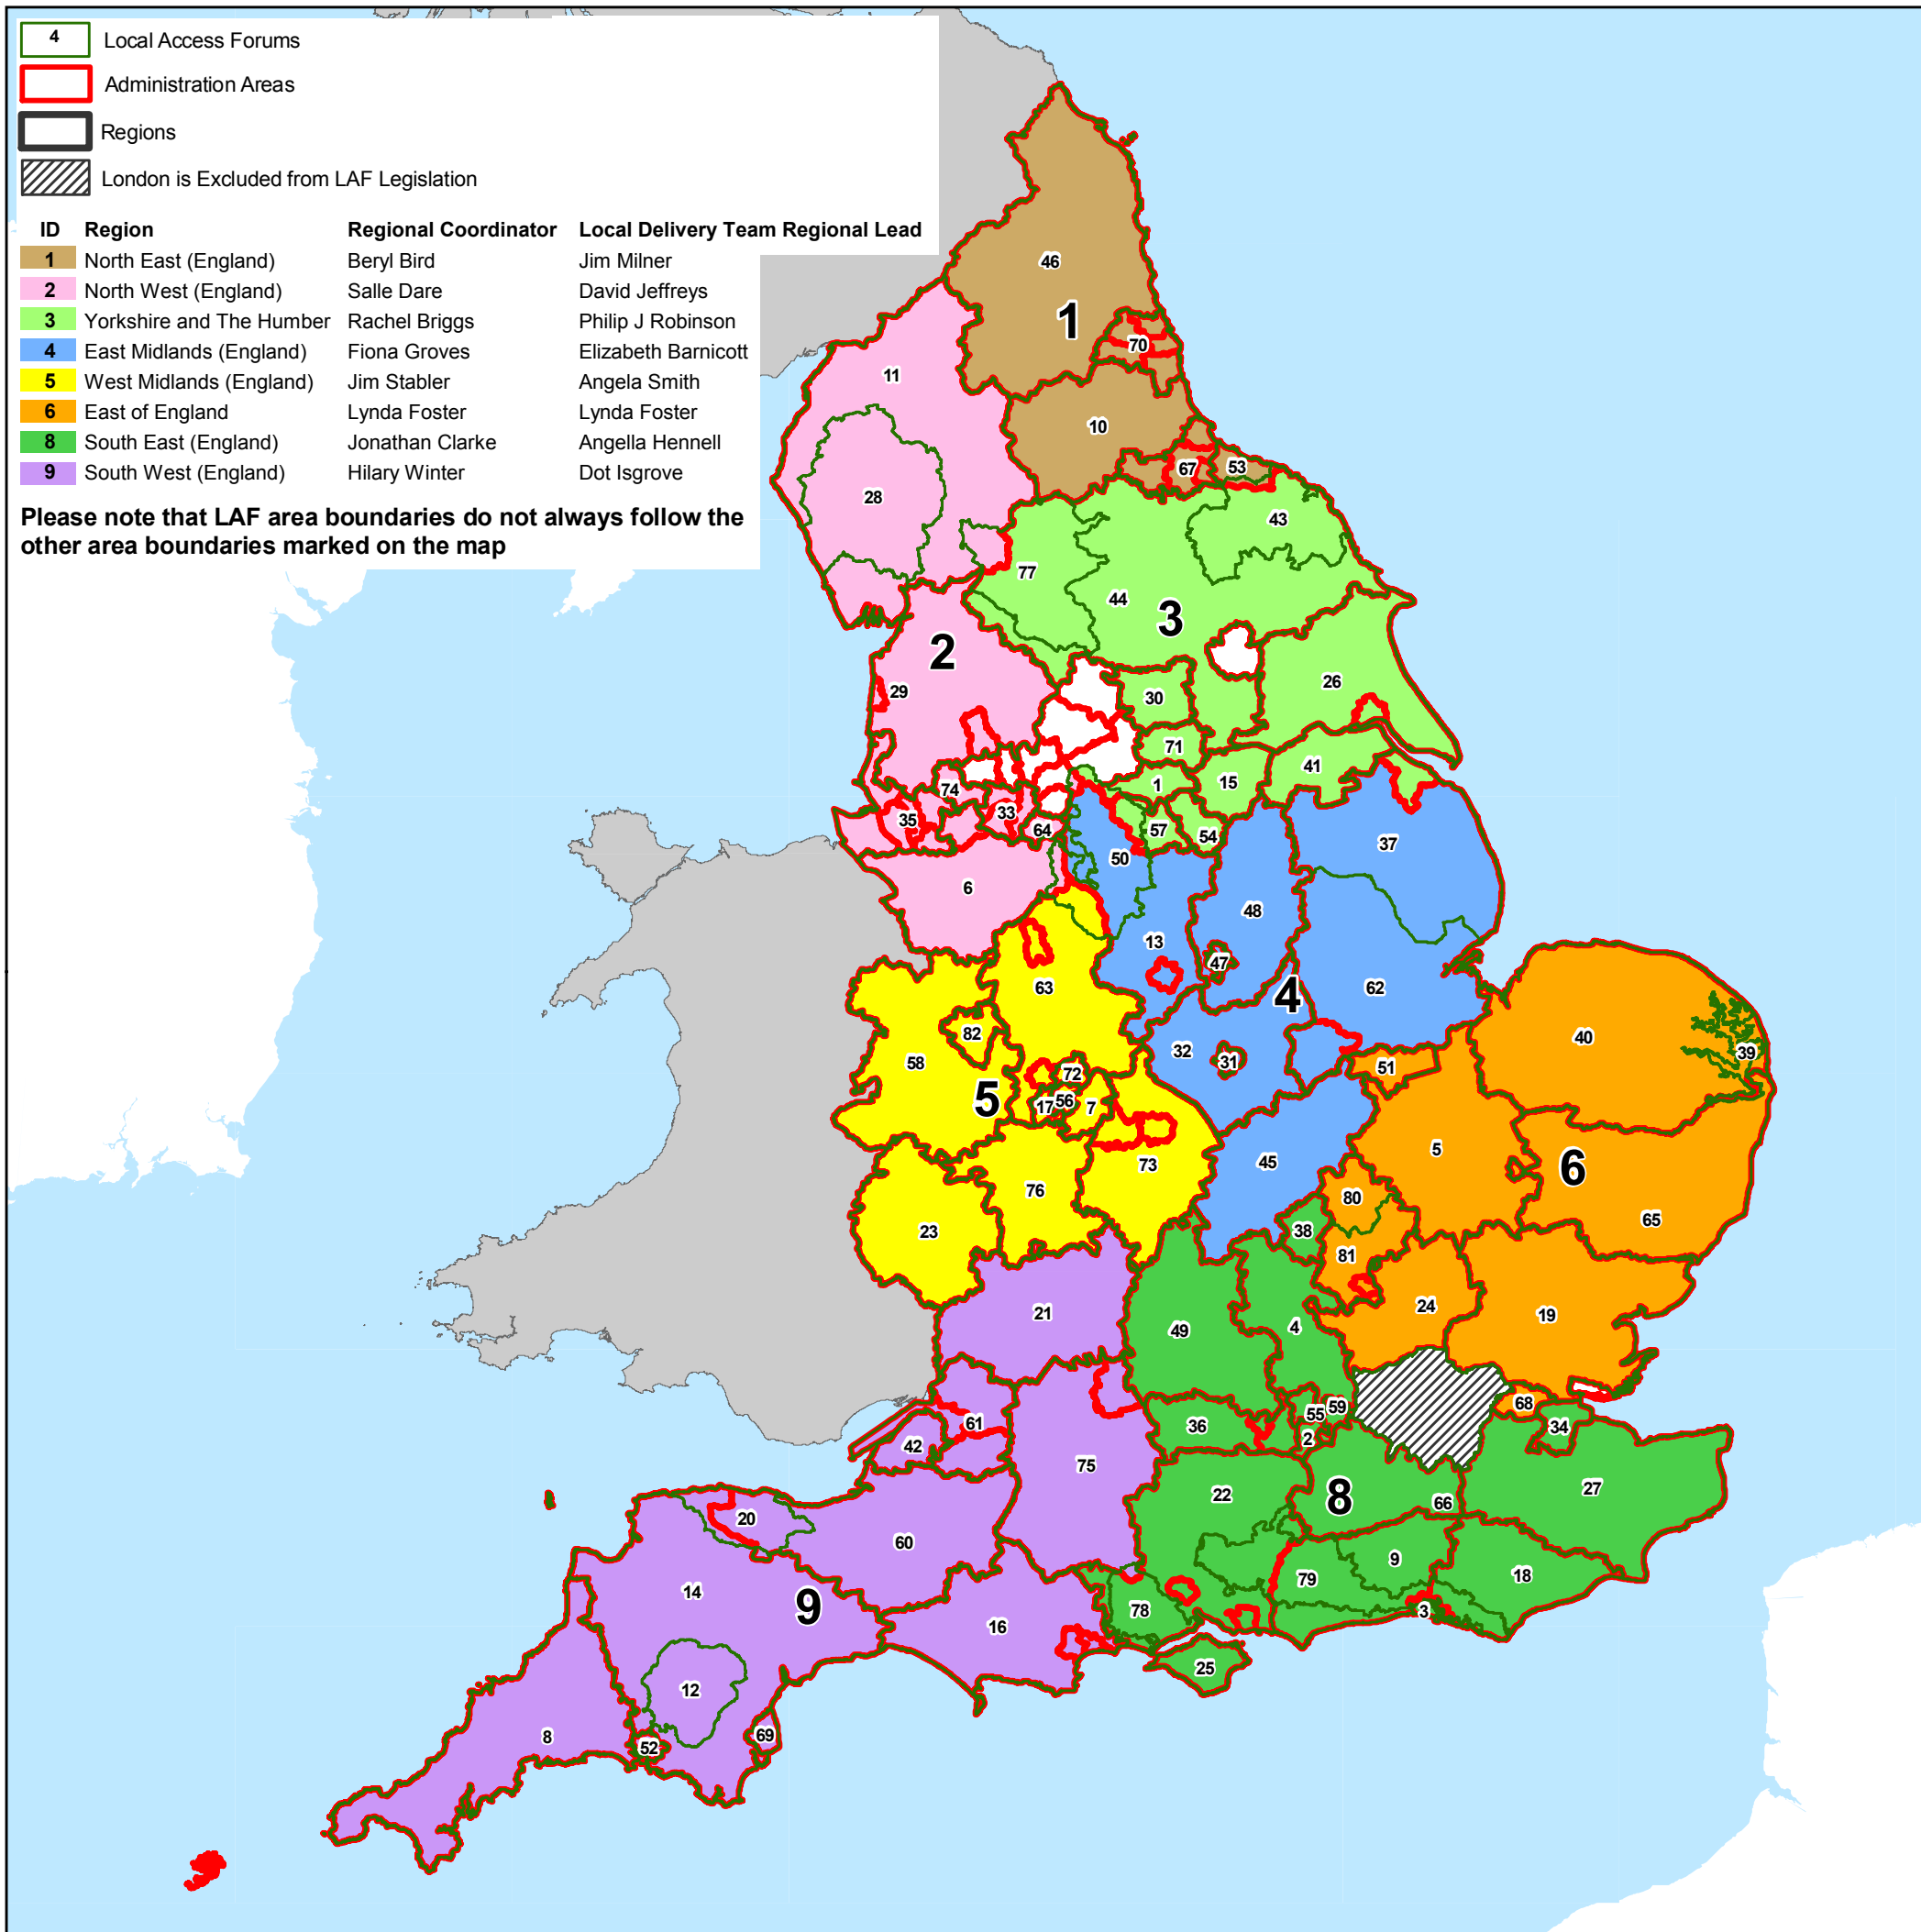

Local Access Forums & Local Delivery Team Regional Leads

- 4 Local Access Forums
- Administration Areas
- Regions
- London is Excluded from LAF Legislation

ID	Region	Regional Coordinator	Local Delivery Team Regional Lead
1	North East (England)	Beryl Bird	Jim Milner
2	North West (England)	Salle Dare	David Jeffreys
3	Yorkshire and The Humber	Rachel Briggs	Philip J Robinson
4	East Midlands (England)	Fiona Groves	Elizabeth Barnicott
5	West Midlands (England)	Jim Stabler	Angela Smith
6	East of England	Lynda Foster	Lynda Foster
8	South East (England)	Jonathan Clarke	Angella Hennell
9	South West (England)	Hilary Winter	Dot Isgrove

Please note that LAF area boundaries do not always follow the other area boundaries marked on the map

1. **Ref Local Access Forum Name**
1. 1 Barnsley Local Access Forum
  2. 2 Bracknell Forest Local Countryside Access Forum
  3. 3 Brighton and Hove Local Access Forum
  4. 4 Buckinghamshire Local Access Forum
  5. 5 Cambridgeshire Local Access Forum
  6. 6 Cheshire & Warrington Local Access Forum
  7. 7 City of Birmingham Local Access Forum
  8. 8 Cornwall Countryside Access Forum
  9. 9 West Sussex Local Access Forum
  10. 10 County Durham Local Access Forum
  11. 11 Cumbria Local Access Forum
  12. 12 Dartmoor Access Forum
  13. 13 Derby & Derbyshire Local Access Forum
  14. 14 Devon Countryside Access Forum
  15. 15 Doncaster Local Access Forum
  16. 16 Dorset, Bournemouth and Poole Joint Local Access Forum
  17. 17 Dudley Borough Local Access Forum
  18. 18 East Sussex Local Access Forum
  19. 19 Essex Local Access Forum
  20. 20 Exmoor Local Access Forum
  21. 21 Gloucestershire Local Access Forum
  22. 22 Hampshire Countryside Access Forum
  23. 23 Herefordshire Local Access Forum
  24. 24 Hertfordshire Local Access Forum
  25. 25 Isle of Wight Local Access Forum
  26. 26 Joint Local Access Forum for the East Riding of Yorkshire and Kingston upon Hull
  27. 27 Kent Local Access Forum
  28. 28 Lake District Local Access Forum
  29. 29 Lancashire Local Access Forum
  30. 30 Leeds Local Access Forum
  31. 31 Leicester City Local Access Forum
  32. 32 Leicestershire Local Access Forum
  33. 33 Manchester, Salford & Trafford Local Access Forum
  34. 34 Medway Local Access Forum
  35. 35 Merseyside Local Access Forum
  36. 36 Mid and West Berkshire Countryside Local Access Forum
  37. 37 Mid Lincolnshire Local Access Forum
  38. 38 Milton Keynes Local Access Forum
  39. 39 Broads Local Access Forum
  40. 40 Norfolk Local Access Forum
  41. 41 North Lincolnshire Local Access Forum
  42. 42 North Somerset Local Access Forum
  43. 43 North York Moors Local Access Forum
  44. 44 North Yorkshire Local Access Forum
  45. 45 Northamptonshire Local Access Forum
  46. 46 Northumberland National Park & Countryside Joint Local Access Forum
  47. 47 Nottingham Local Access Forum
  48. 48 Nottinghamshire Local Access Forum
  49. 49 Oxfordshire Countryside Access Forum
  50. 50 Peak District Local Access Forum
  51. 51 Peterborough Local Access Forum
  52. 52 Plymouth Local Access Forum
  53. 53 Redcar and Cleveland Local Access Forum
  54. 54 Rotherham Local Access Forum
  55. 55 Royal Borough of Windsor & Maidenhead Local Access Forum
  56. 56 Sandwell Local Access Forum
  57. 57 Sheffield Local Access Forum
  58. 58 Shropshire Access Forum
  59. 59 Slough Local Access Forum
  60. 60 Somerset Local Access Forum
  61. 61 Joint Local Access Forum (JLAF) for Bath & North East Somerset, Bristol City & South Gloucestershire
  62. 62 South Lincolnshire and Rutland Local Access Forum
  63. 63 Staffordshire and Stoke-on-Trent Local Access Forum
  64. 64 Stockport Local Access Forum
  65. 65 Suffolk Local Access Forum
  66. 66 Surrey Countryside Access Forum
  67. 67 Tees Valley Local Access Forum
  68. 68 Thurrock Local Access Forum
  69. 69 Torbay Local Access Forum
  70. 70 Tyne and Wear Local Access Forum
  71. 71 Wakefield District Local Access Forum
  72. 72 Walsall Local Access Forum
  73. 73 Warwickshire, Solihull & Coventry Local Access Forum
  74. 74 Wigan Local Access Forum
  75. 75 Wiltshire & Swindon Countryside Access Forum
  76. 76 Worcestershire Local Access Forum
  77. 77 Yorkshire Dales Local Access Forum
  78. 78 New Forest Local Access Forum
  79. 79 South Downs Local Access Forum
  80. 80 Borough of Bedford Local Access Forum
  81. 81 Central Beds & Luton Local Access Forum
  82. 82 Telford & Wrekin Local Access Forum