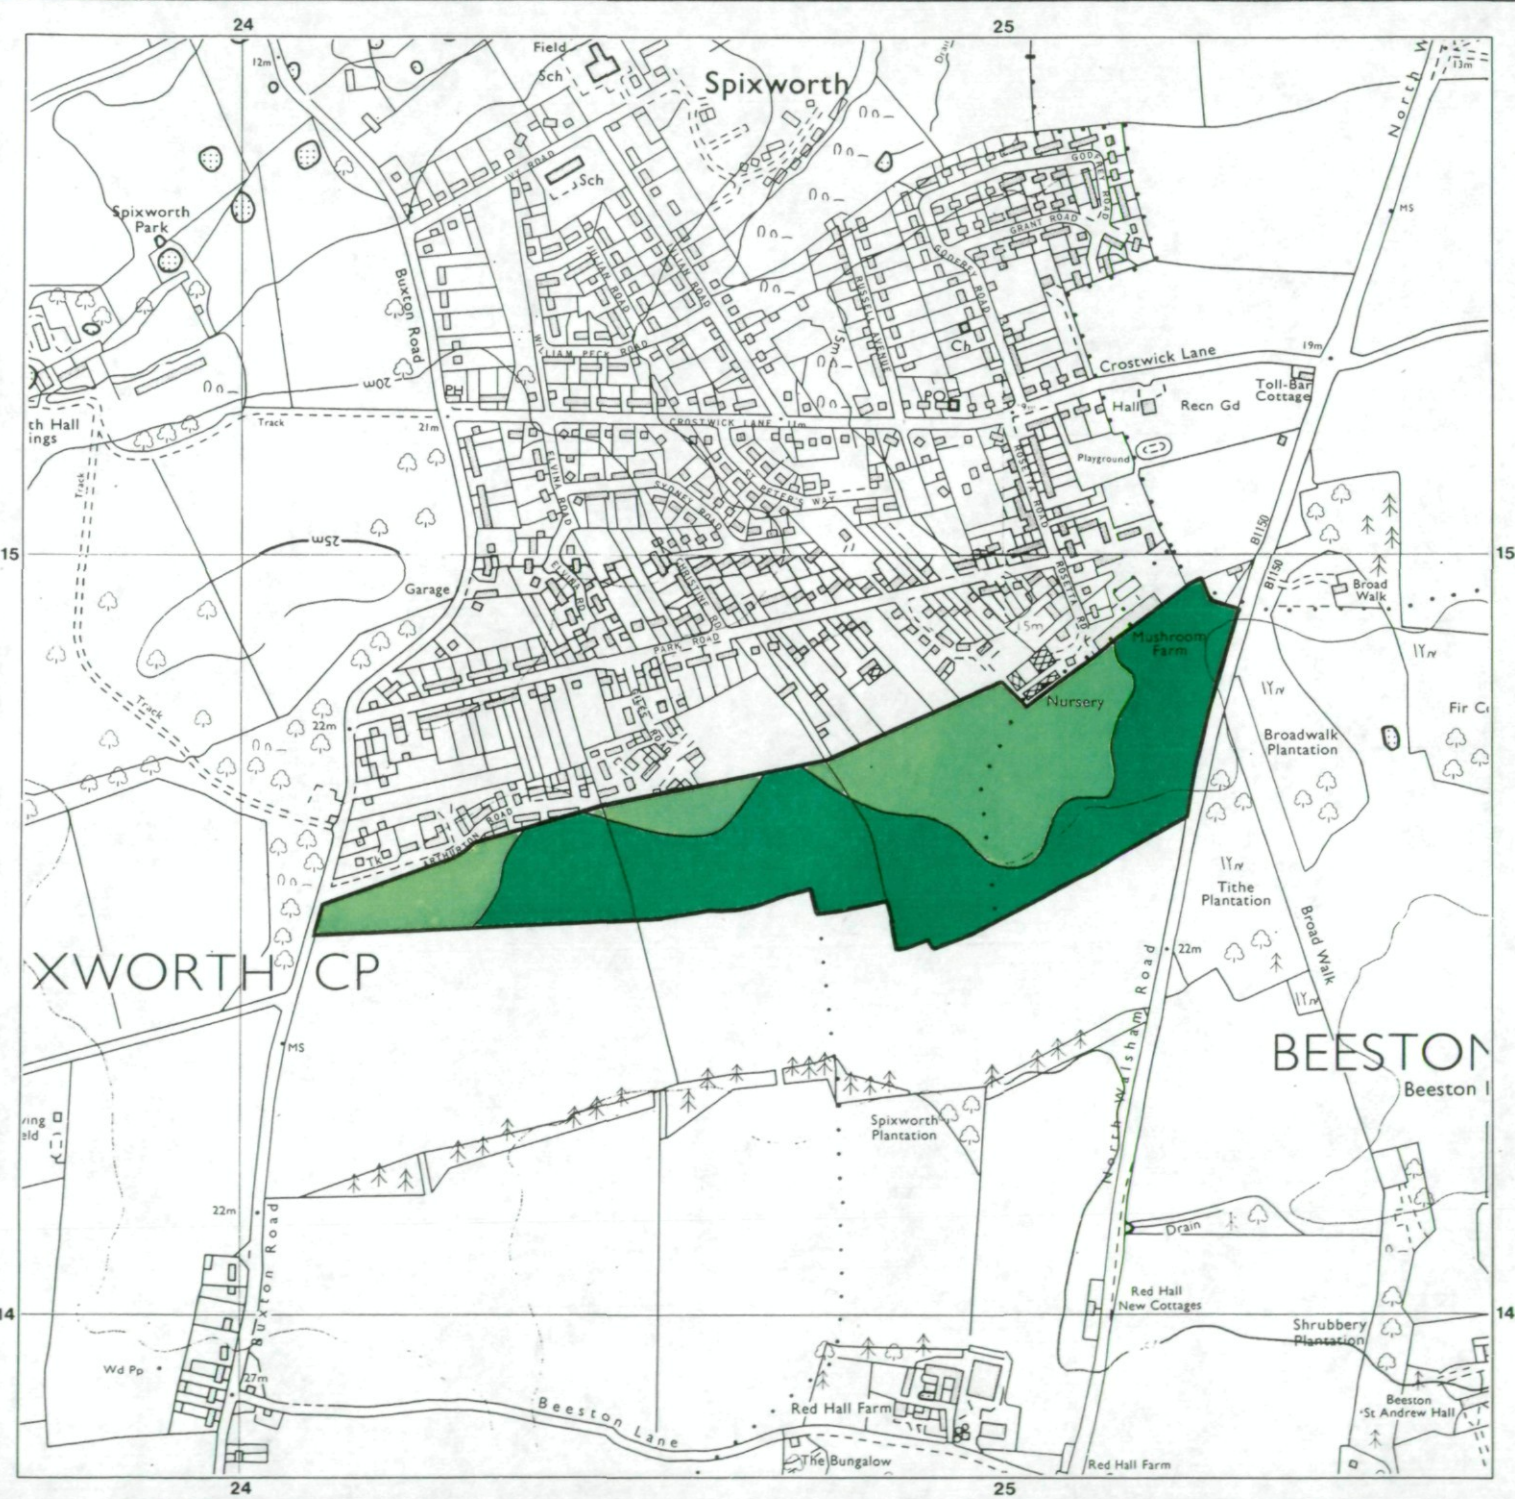

Agricultural Land Classification

Broadland Local Plan Inner Area Mushroom Farm, Spixworth, Norfolk

AGRICULTURAL LAND

Agricultural Grades

Agricultural Land Quality

Grade 1

Very high

Grade 2

Grade 3

Grade 4

Grade 5

Very low

Disturbed

Agricultural Buildings

Unsurveyed

NON AGRICULTURAL LAND

Land predominantly in urban use

Other land primarily in non-agricultural use

* Land in this category does not occur on this map

SOURCE MAPS Base maps taken from the O.S. 1:10000
TG 21 NW, NE, SW, SE

This map is accurate only at the scale shown.
Any enlargement could be misleading

Drain

Drain

Track

Track

Man