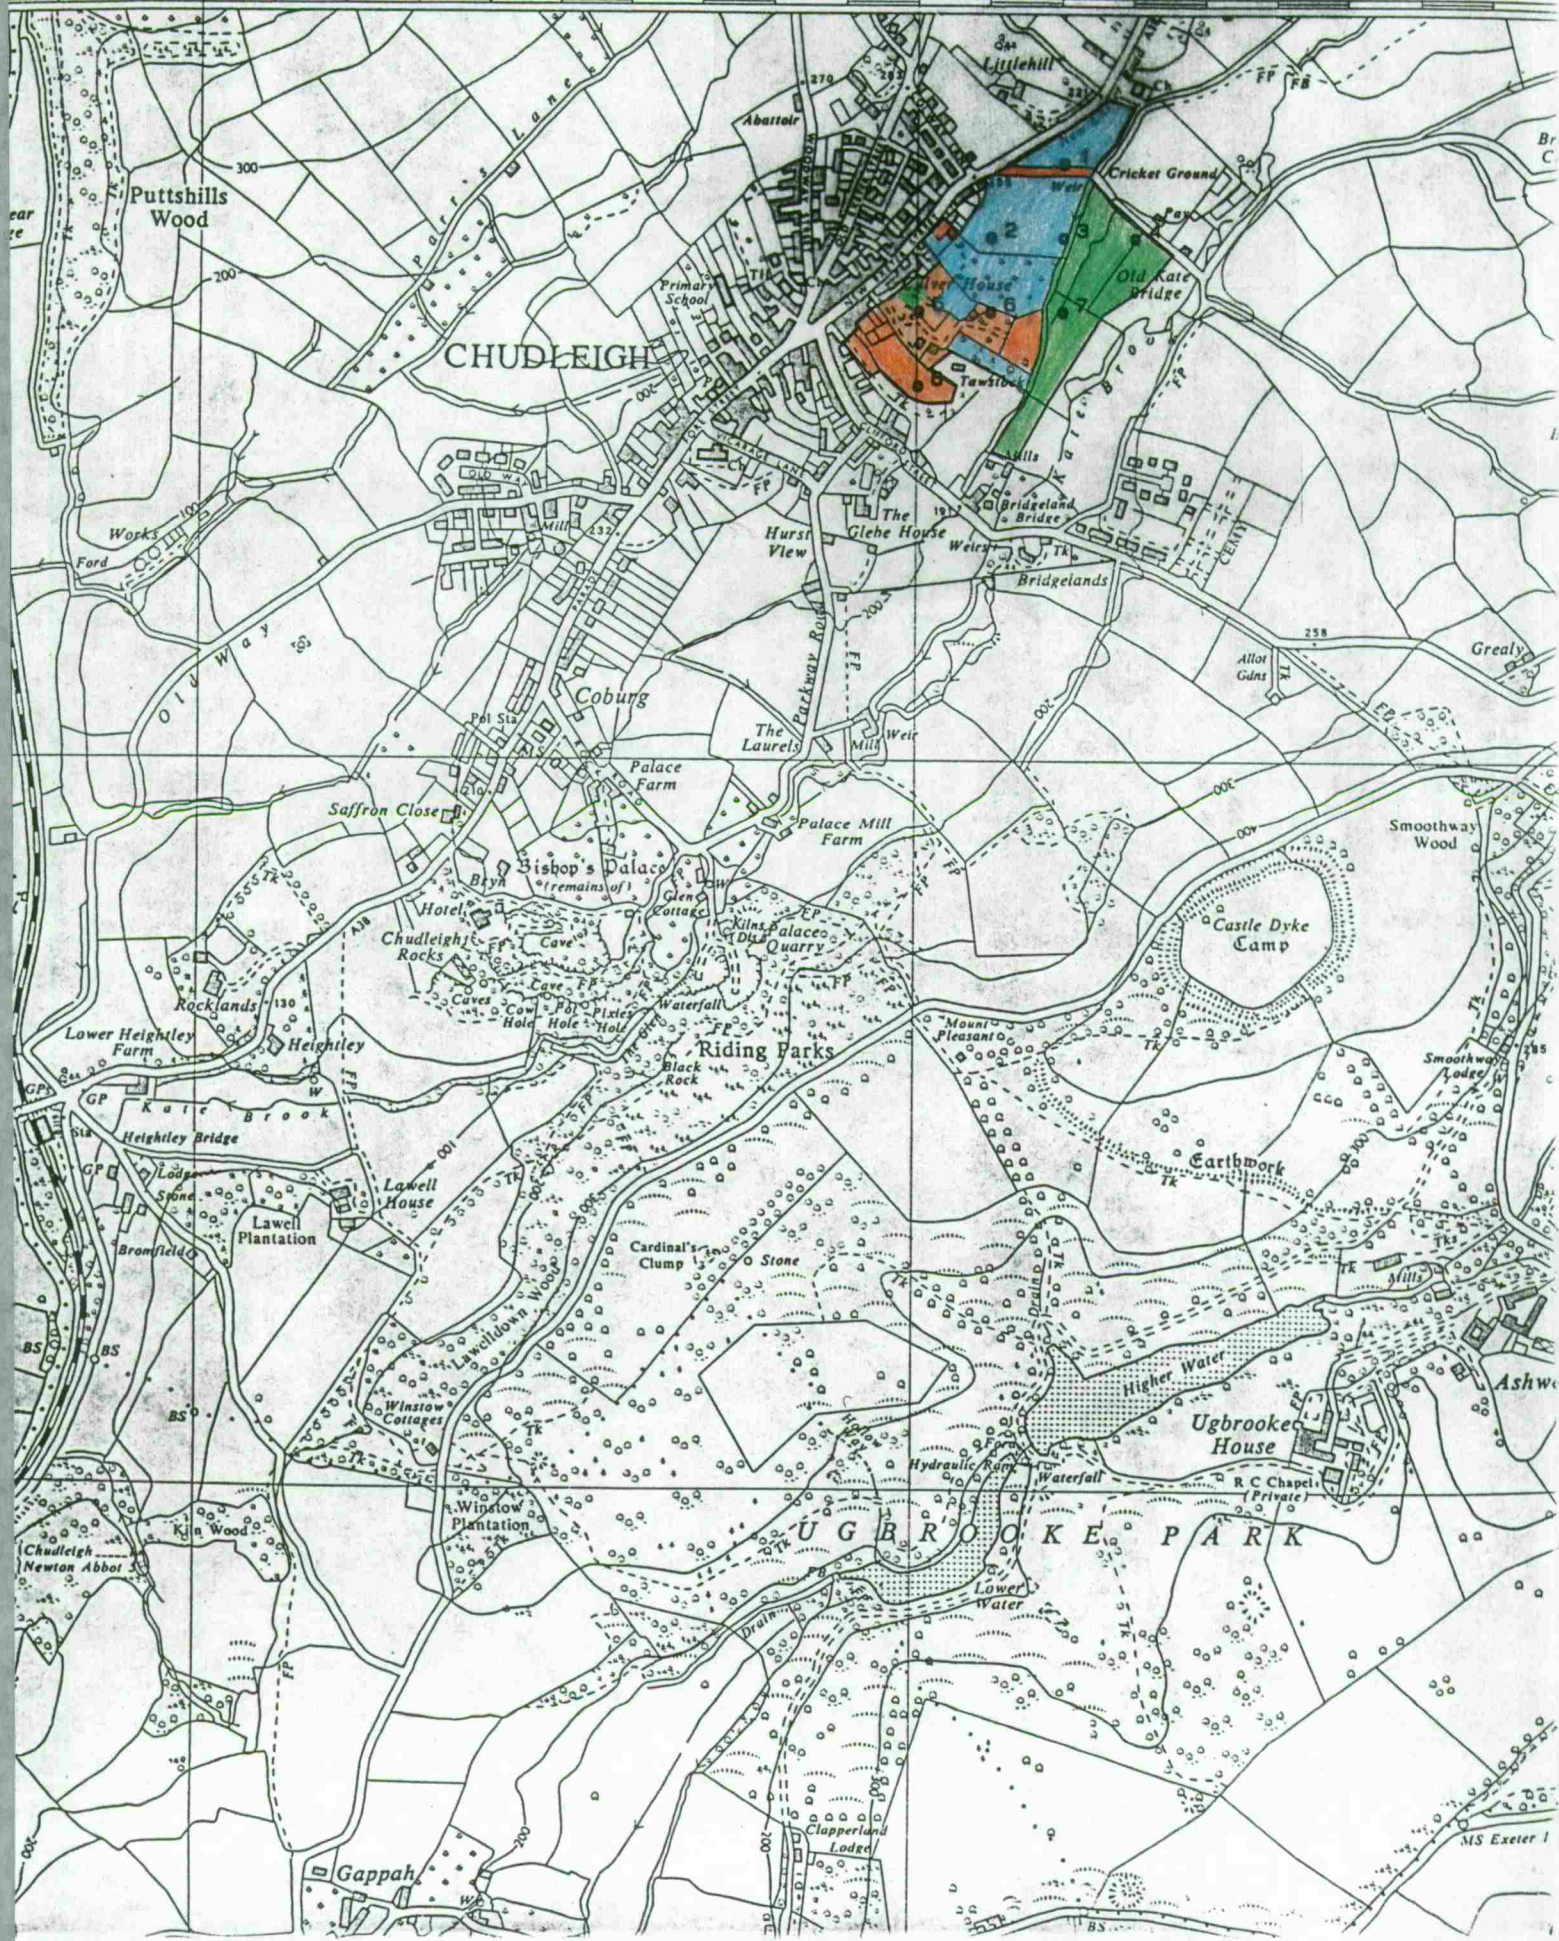

4-4/92

DEVON

MAP NOT DRAWN UP BY
CARTOS

Scale 1:10,560 or 6 Inches to 1

Job 44/92
Chudleigh

DEVONSHIRE
TOTNES CO CONST NEWTON ABBOT

86

80

36'

87

Kenford 5 Miles

CHUDLEIGH

MS Exeter 1