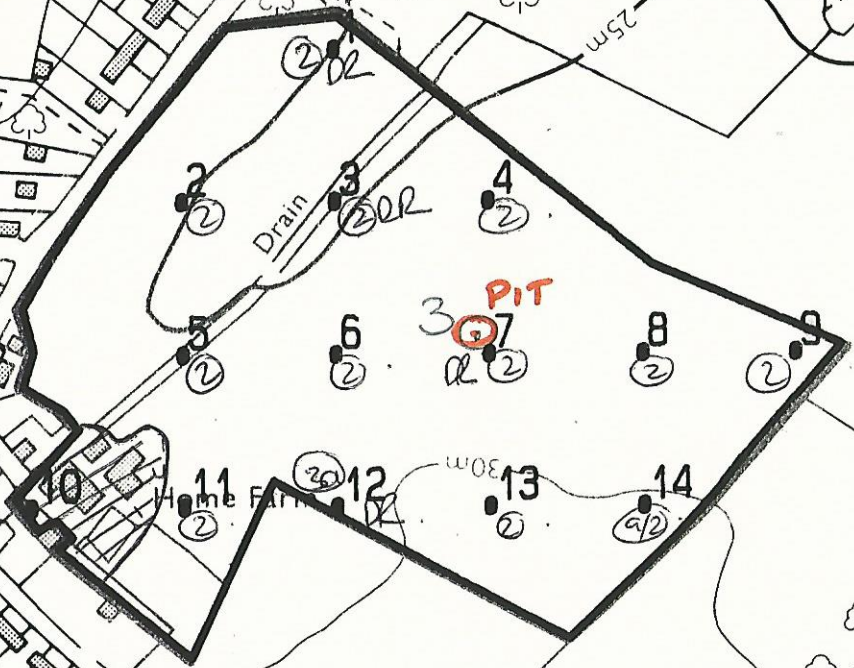

**BROADLAND DISTRICT
LOCAL PLAN (A)
TG 21 SE, SW
53 92 A**

El Sub Sta

Boar Plantation

Sports Ground

Round Hill Plantation

Cattle Grid

Sprowston Hall (Hotel)

Farm Buildings

Home Farm

PH

CHEMERY DRIVE

PARANA ROAD

TRENDALL ROAD

GAGE ROAD

INMAN ROAD

BLUE BOAR LANE

PEREGRINE ROAD

LANDSAY ROAD

BELFRICH ROAD

WILKINSON ROAD

WILKINSON ROAD

PEREGRINE AVENUE

PEREGRINE AVENUE

PEREGRINE AVENUE

Drain

Drain

Drain Track

Drain

Drain

Track