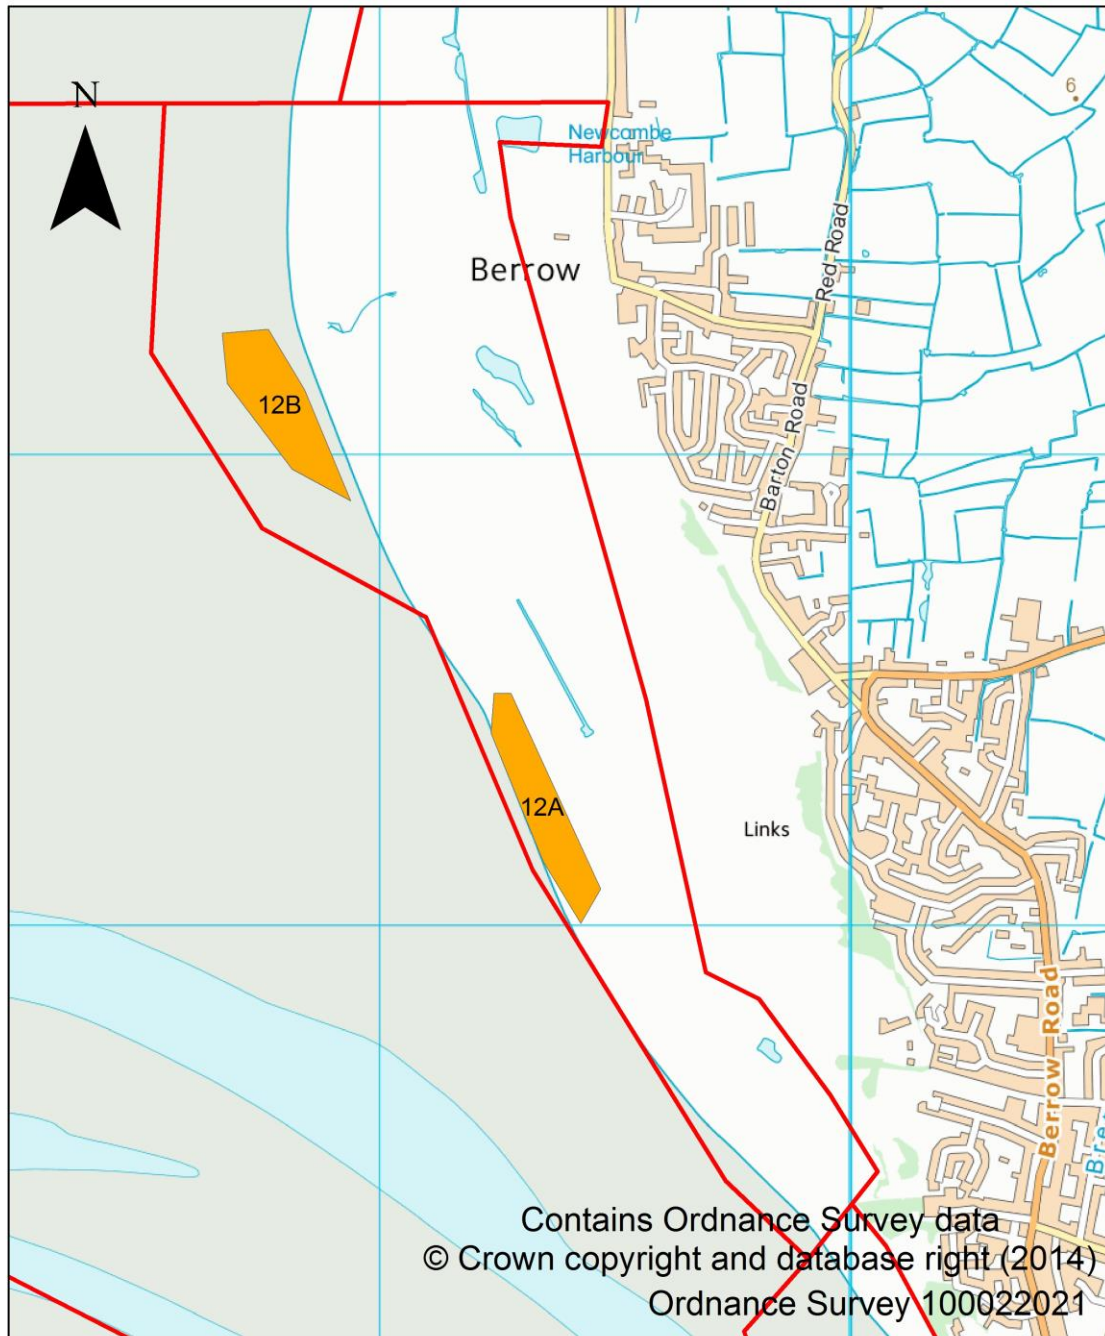

Map 17. Roost Sites in WeBS sector 13415 Berrow

Legend

 WeBS sector boundaries

Roost Status

-  Primary Roost
-  Potential Primary Roost
-  Non-primary Roost
-  Pre-roost site only