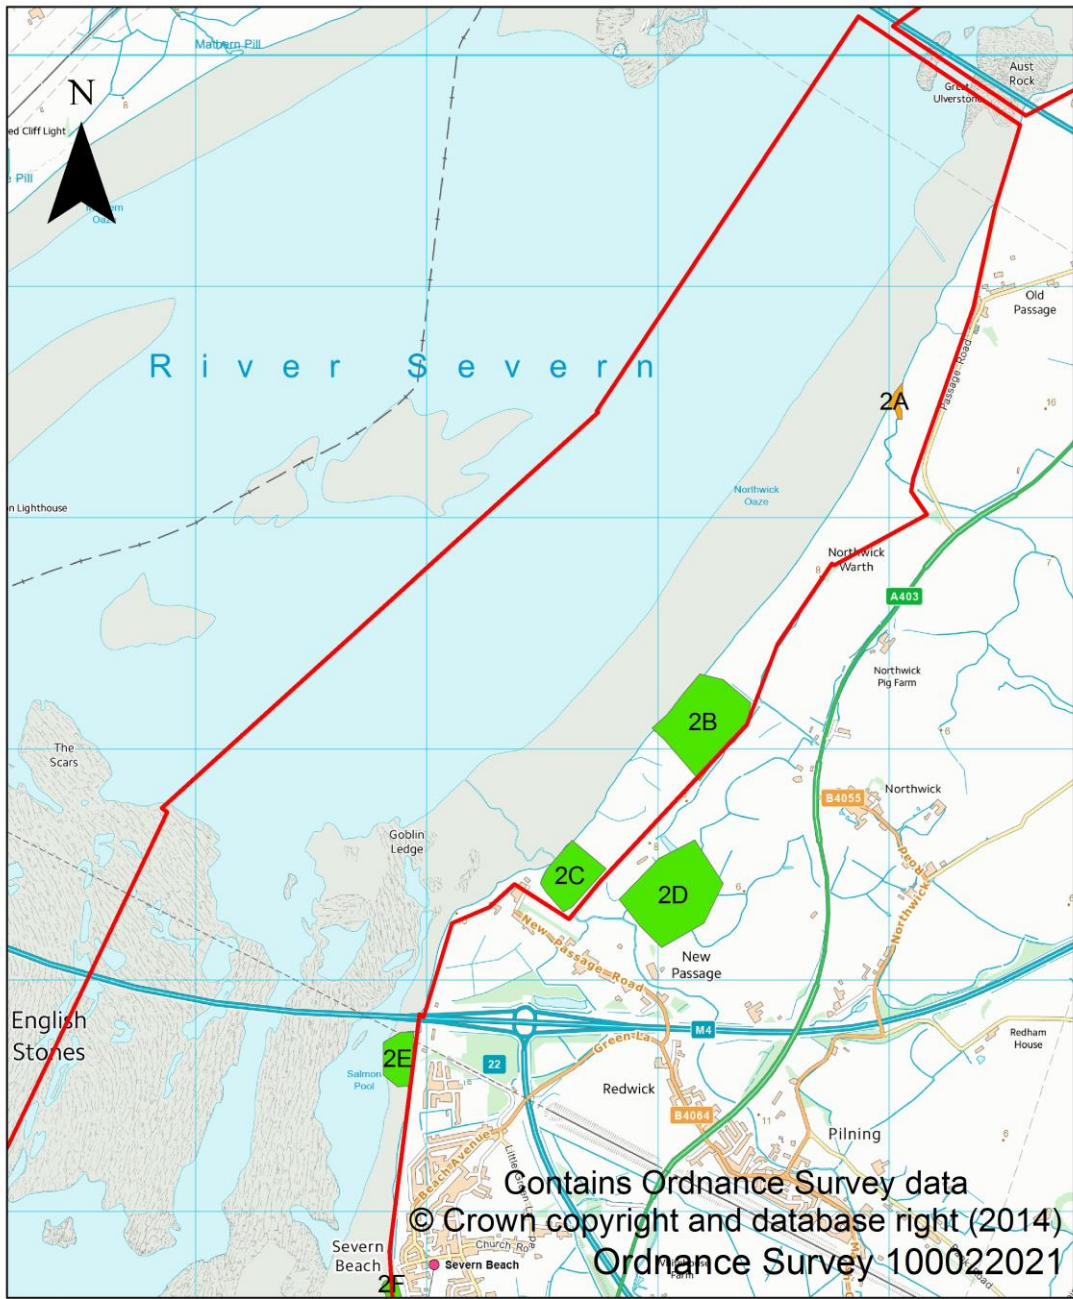

Map 4. Roost Sites in WeBS sector 14451 Severn Beach (1 of 2)

Legend

 WeBS sector boundaries

Roost Status

-  Primary Roost
-  Potential Primary Roost
-  Non-primary Roost
-  Pre-roost site only