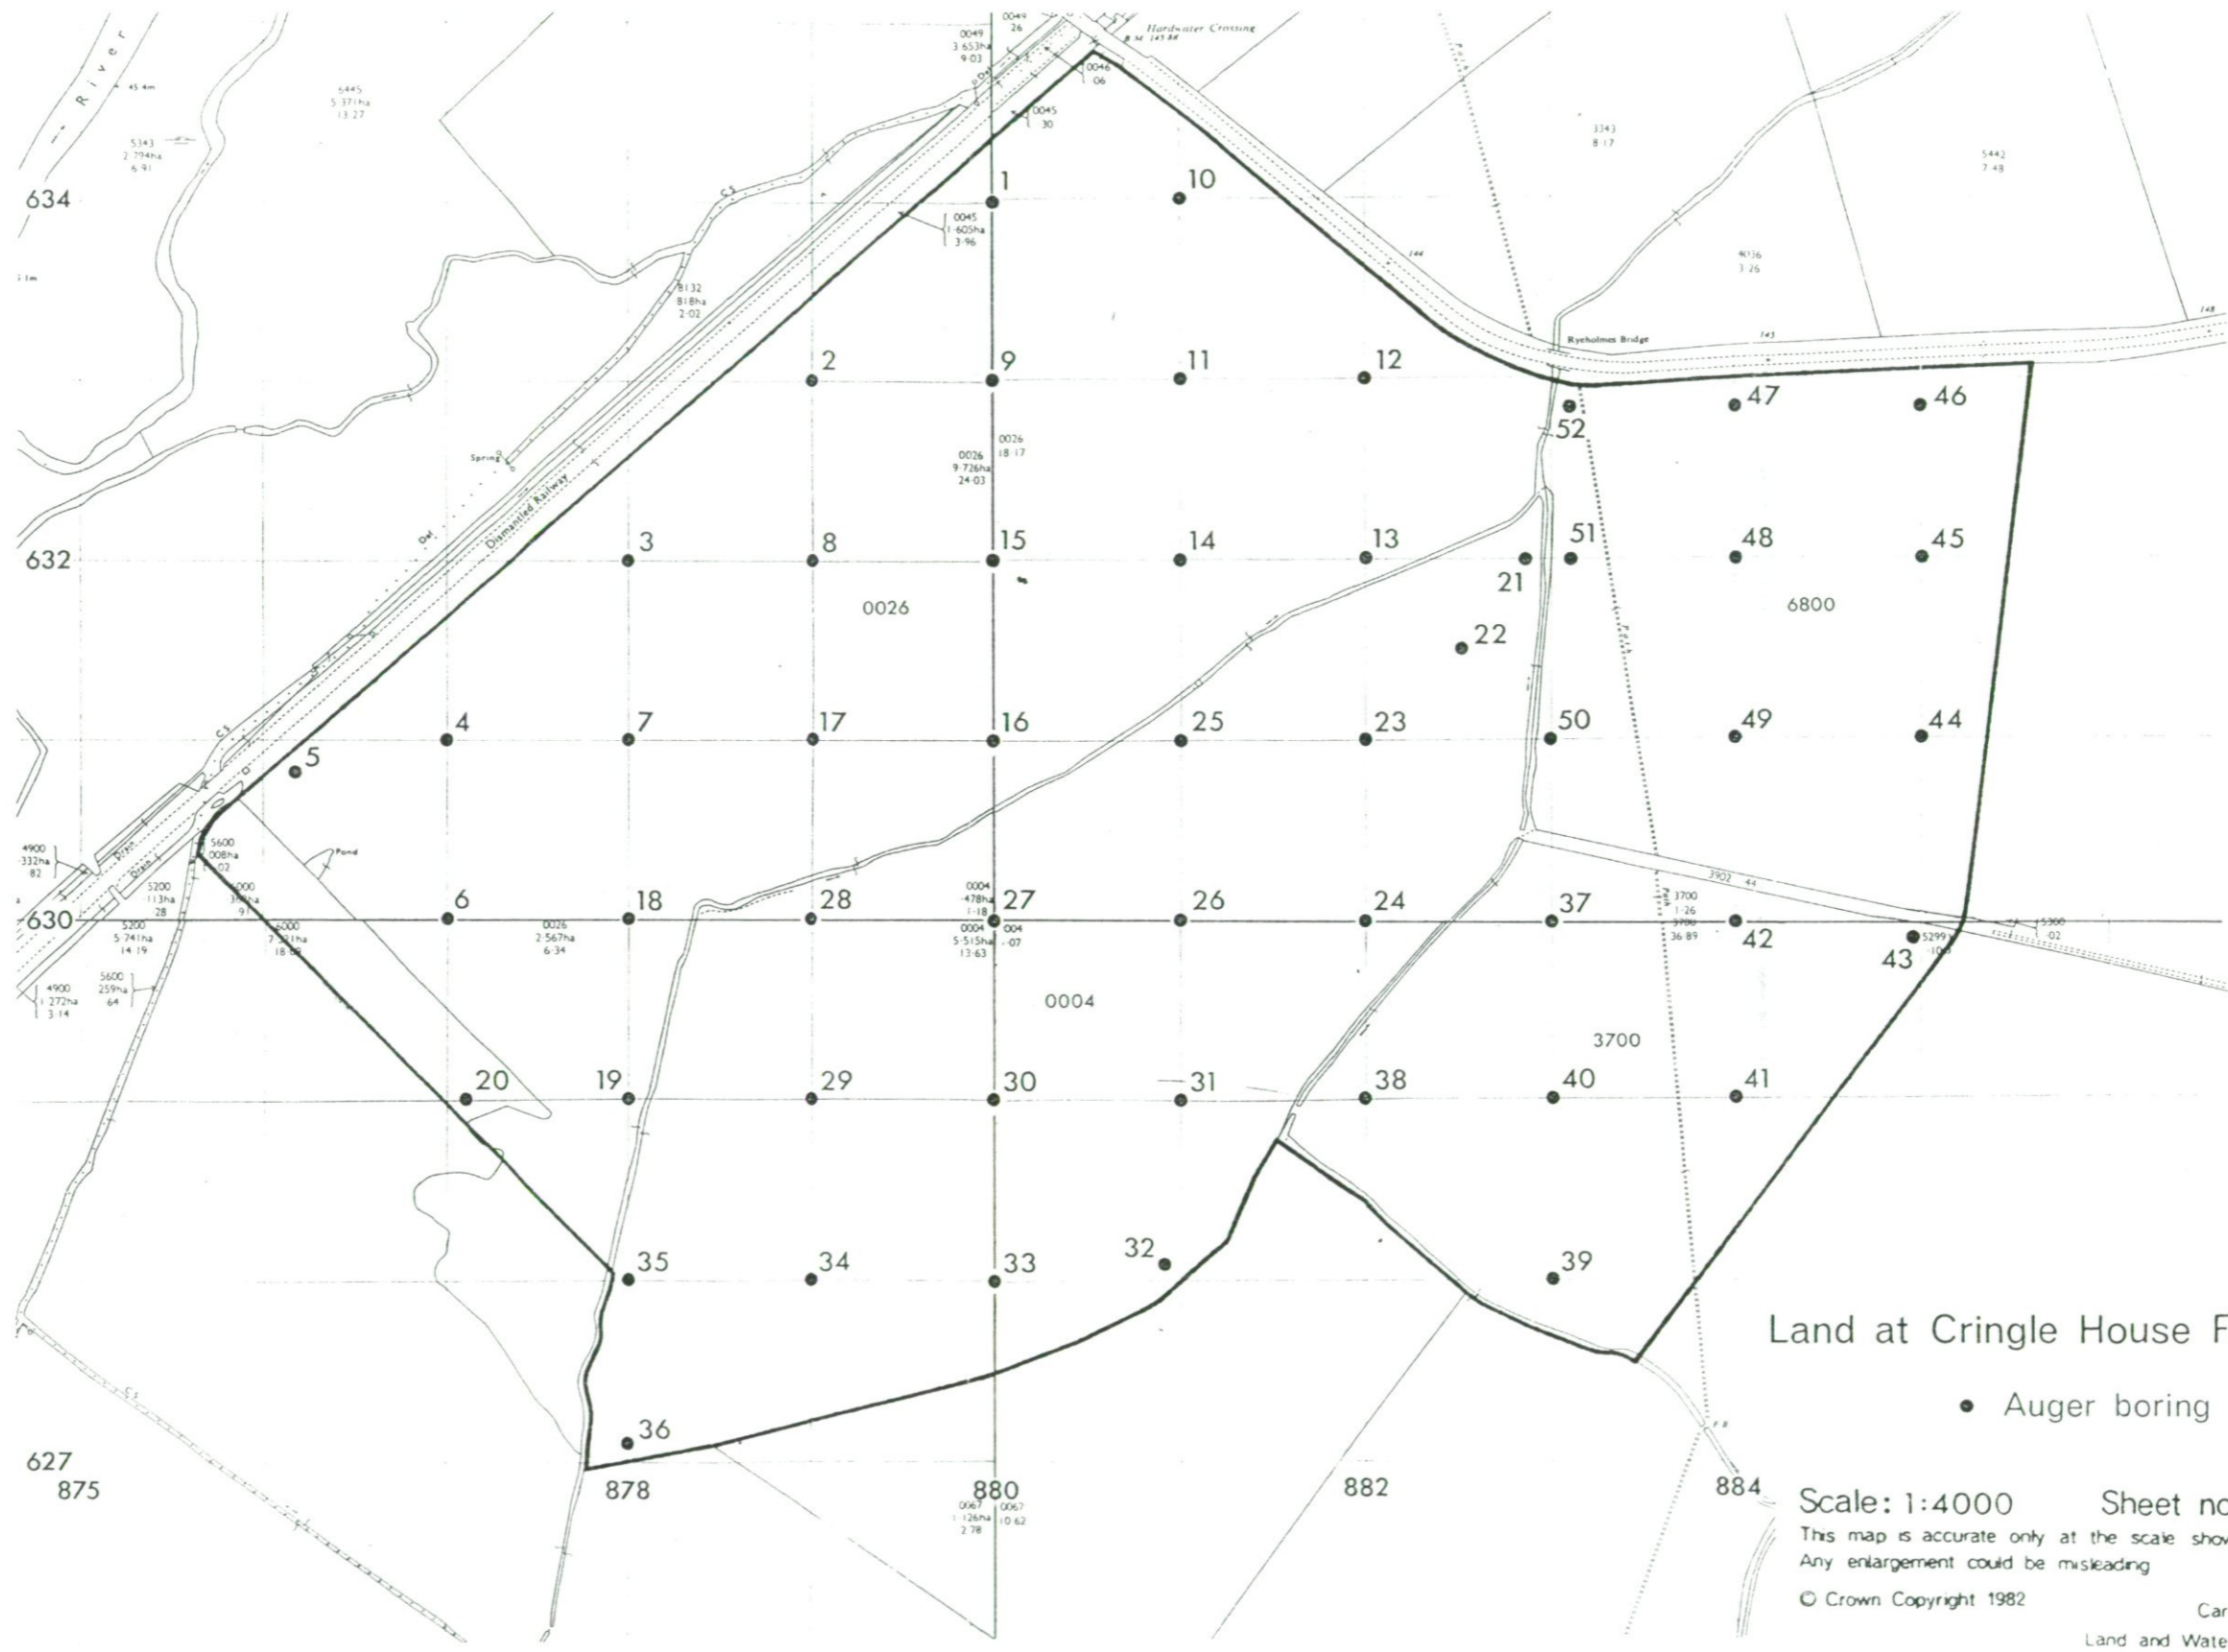

**ADAS** Agricultural Land Classification  
 Cringle House Farm, Wollaston,  
 Northants

☼ Grade 1	☐ Grade 3b	☼ Grade 5
☼ Grade 2	☐ Grade 3c	☼ Urban
☼ Grade 3a	☐ Grade 4	☼ Non Agricultural

☼ Land in this grade does not occur on this map

Scale: 1:4000      Sheet nos: SP 8763, 8863  
 This map is accurate only at the scale shown.      8762 & 8862  
 Any enlargement could be misleading

© Crown Copyright 1982      Cartographic Unit Cambridge  
 Land and Water Service A.D.A.S. M.A.F.F.

Land at Cringle House Farm, Wollaston

• Auger boring

Scale: 1:4000 Sheet nos: SP 8763, 8863

This map is accurate only at the scale shown 8762 & 8862  
Any enlargement could be misleading

© Crown Copyright 1982 Cartographic Unit Cambridge  
Land and Water Service ADAS, MAFF.

**Cringle House Farm, Wollaston, Northants**

**SP 86 SE (89)**

**alc08194**

**85.8ha**