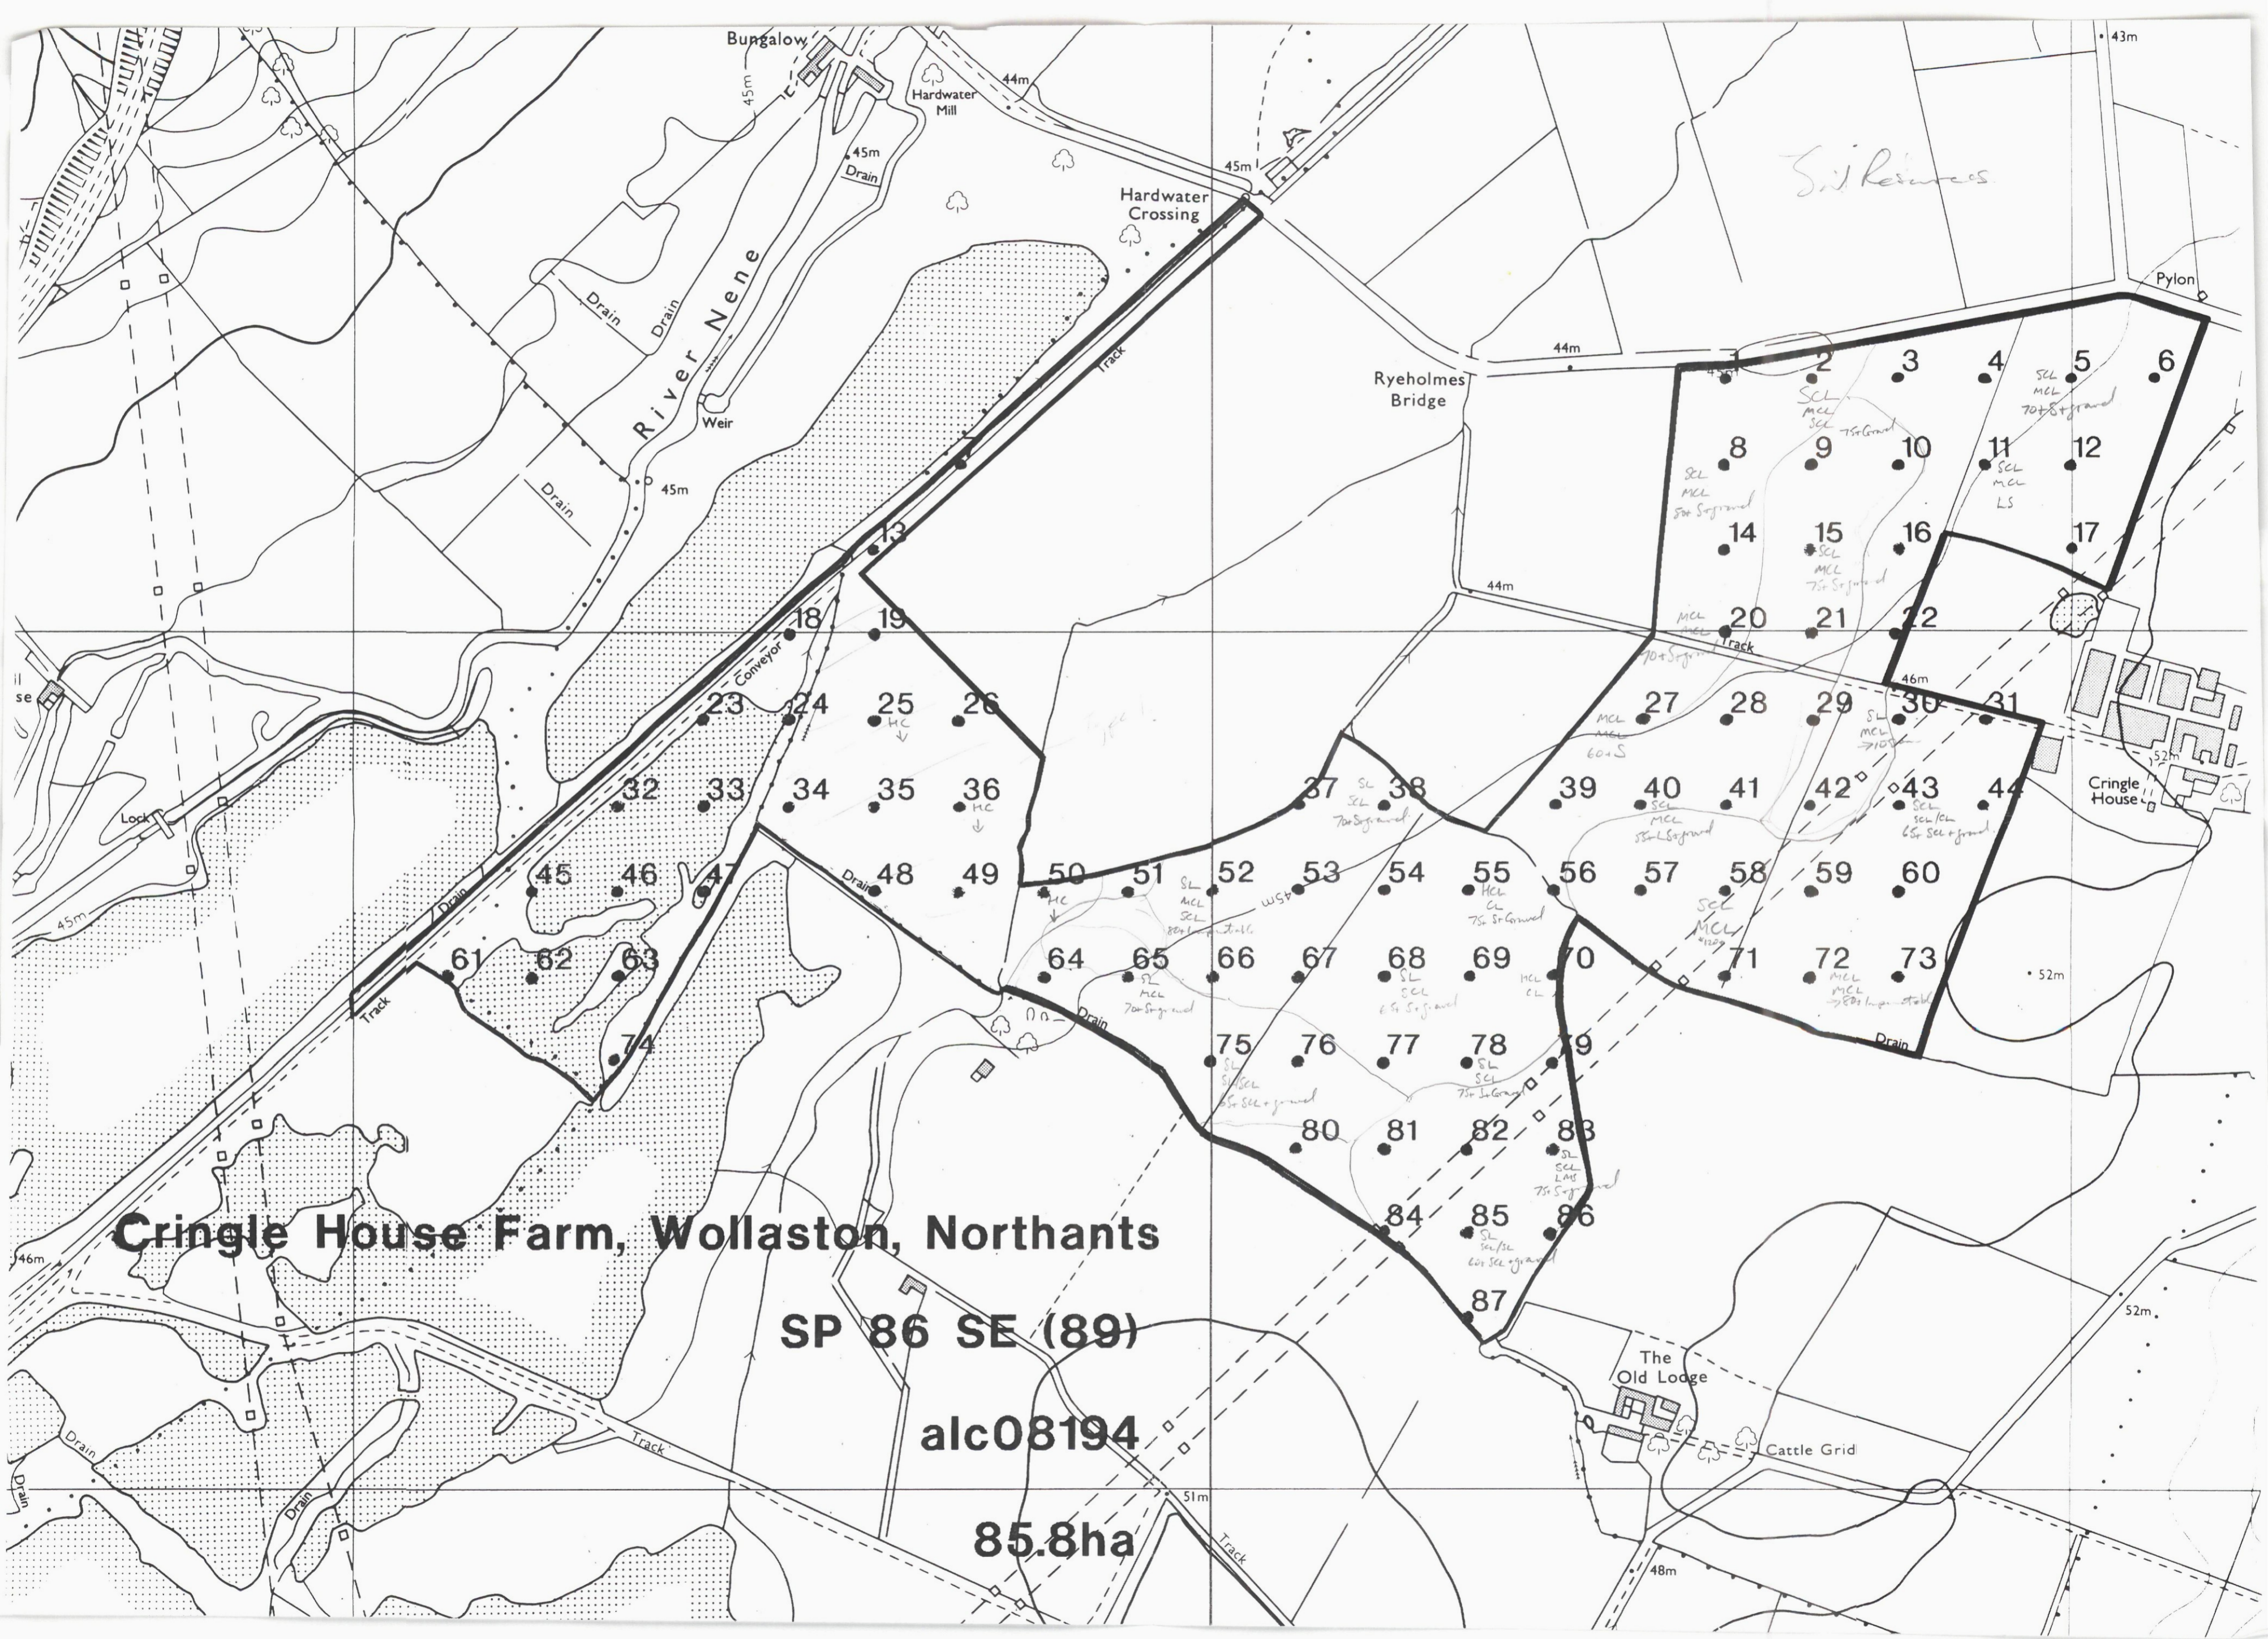

**ADAS** Agricultural Land Classification  
 Cringle House Farm, Wollaston,  
 Northants

☼ Grade 1	☐ Grade 3b	☼ Grade 5
☼ Grade 2	☐ Grade 3c	☼ Urban
☼ Grade 3a	☐ Grade 4	☼ Non Agricultural

☼ Land in this grade does not occur on this map

Scale: 1:4000      Sheet nos: SP 8763, 8863  
 This map is accurate only at the scale shown.      8762 & 8862  
 Any enlargement could be misleading

© Crown Copyright 1982      Cartographic Unit Cambridge  
 Land and Water Service A.D.A.S. M.A.F.F.

Land at Cringle House Farm, Wollaston

• Auger boring

Scale: 1:4000 Sheet nos: SP 8763, 8863

This map is accurate only at the scale shown 8762 & 8862  
Any enlargement could be misleading

© Crown Copyright 1982 Cartographic Unit Cambridge  
Land and Water Service ADAS, MAFF.

**Cringle House Farm, Wollaston, Northants**

**SP 86 SE (89)**

**alc08194**

**85.8ha**