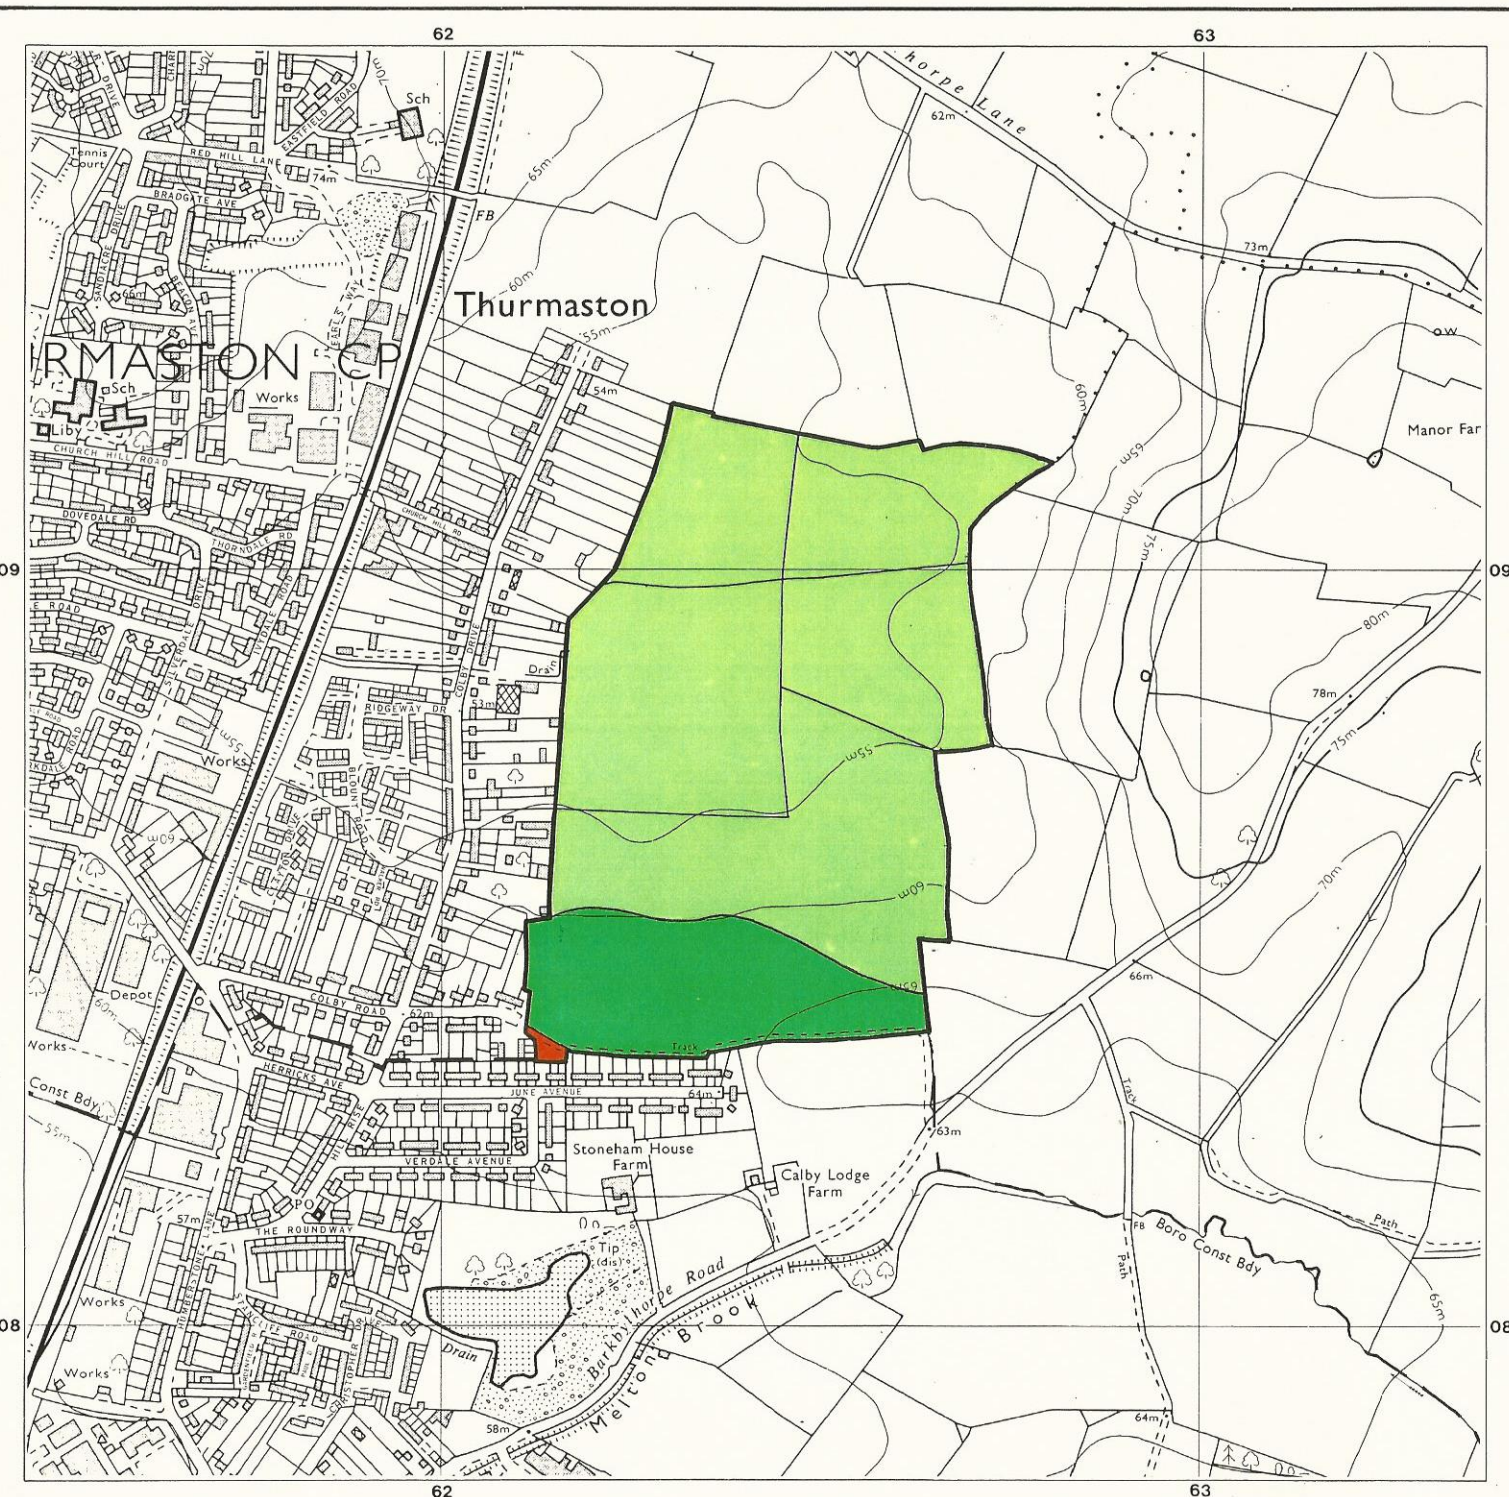

# Agricultural Land Classification Charnwood District Local Plan Site T2 Land East of Colby Drive