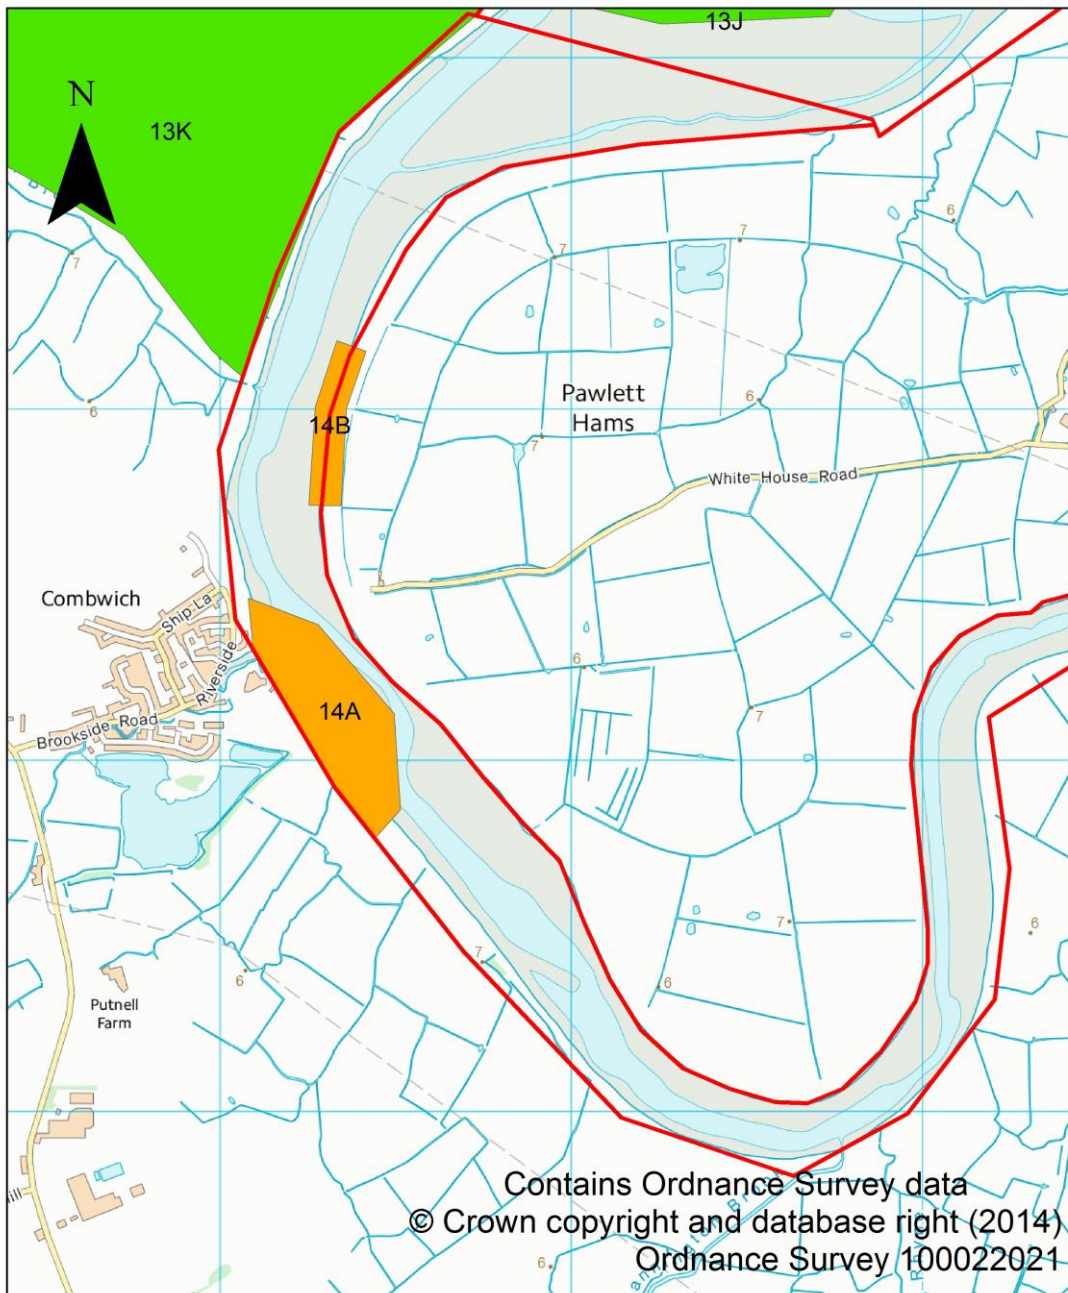

**Map 23.** Roost Sites in WeBS sector 13404 River Parrett at Combwich and Pawlett  
(1 of 2)

**Legend**

 WeBS sector boundaries

**Roost Status**

 Primary Roost

 Potential Primary Roost

 Non-primary Roost

 Pre-roost site only