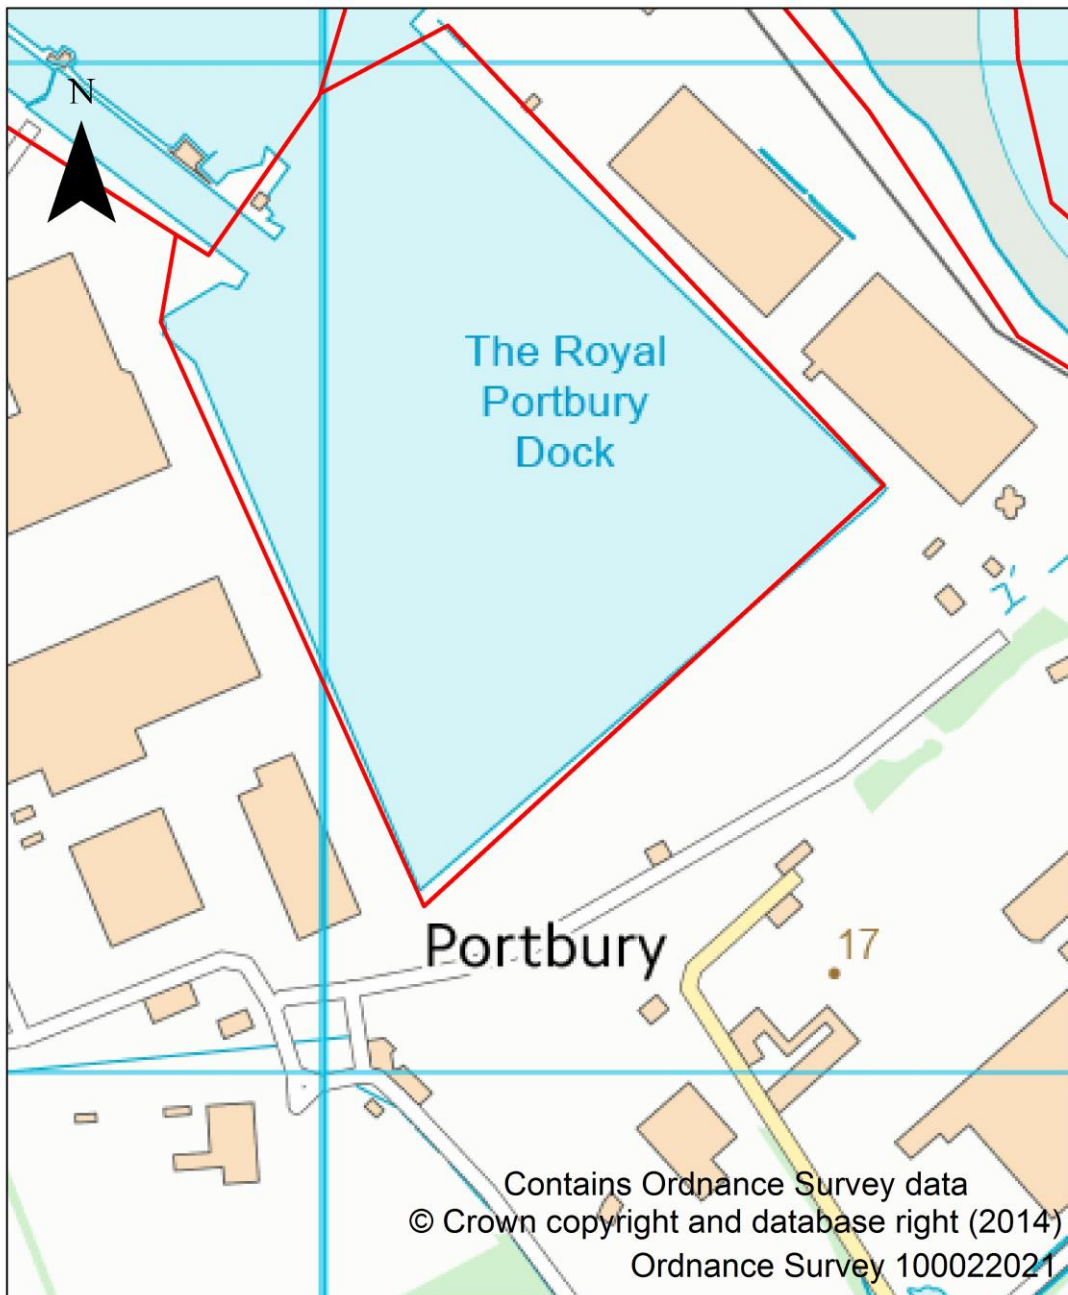

Map 9. WeBS sector 14407 (Royal Portbury Dock)

Legend

 WeBS sector boundaries

Roost Status

-  Primary Roost
-  Potential Primary Roost
-  Non-primary Roost
-  Pre-roost site only