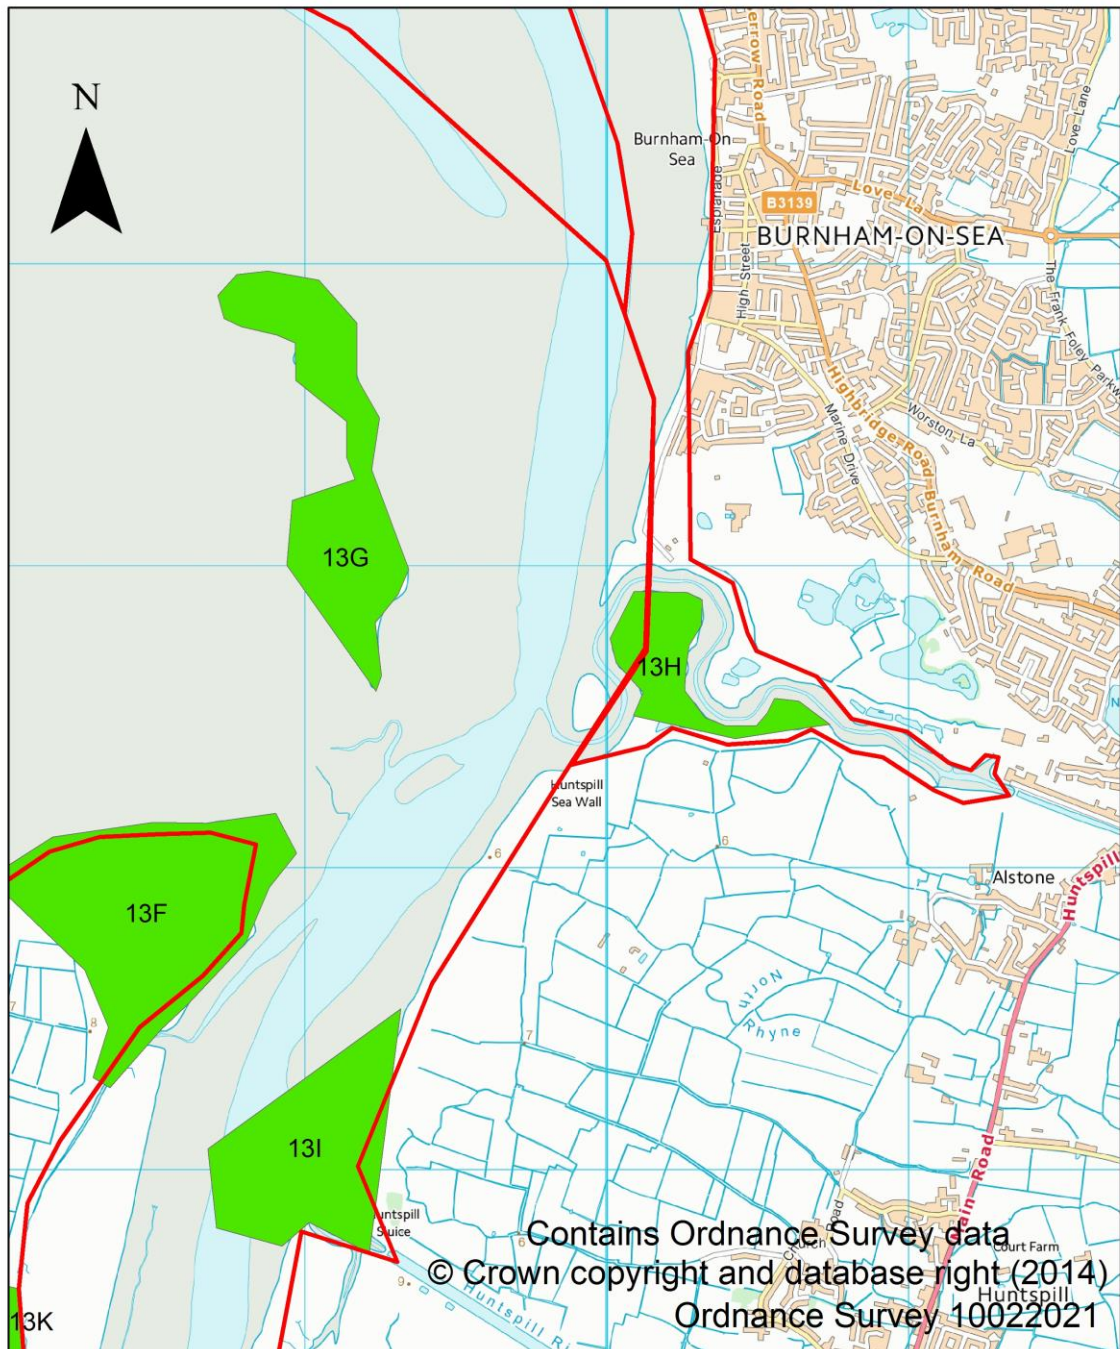

Map 20. Roost Sites in WeBS sector 13411 Bridgwater Bay (3 of 3)

Legend

 WeBS sector boundaries

Roost Status

-  Primary Roost
-  Potential Primary Roost
-  Non-primary Roost
-  Pre-roost site only