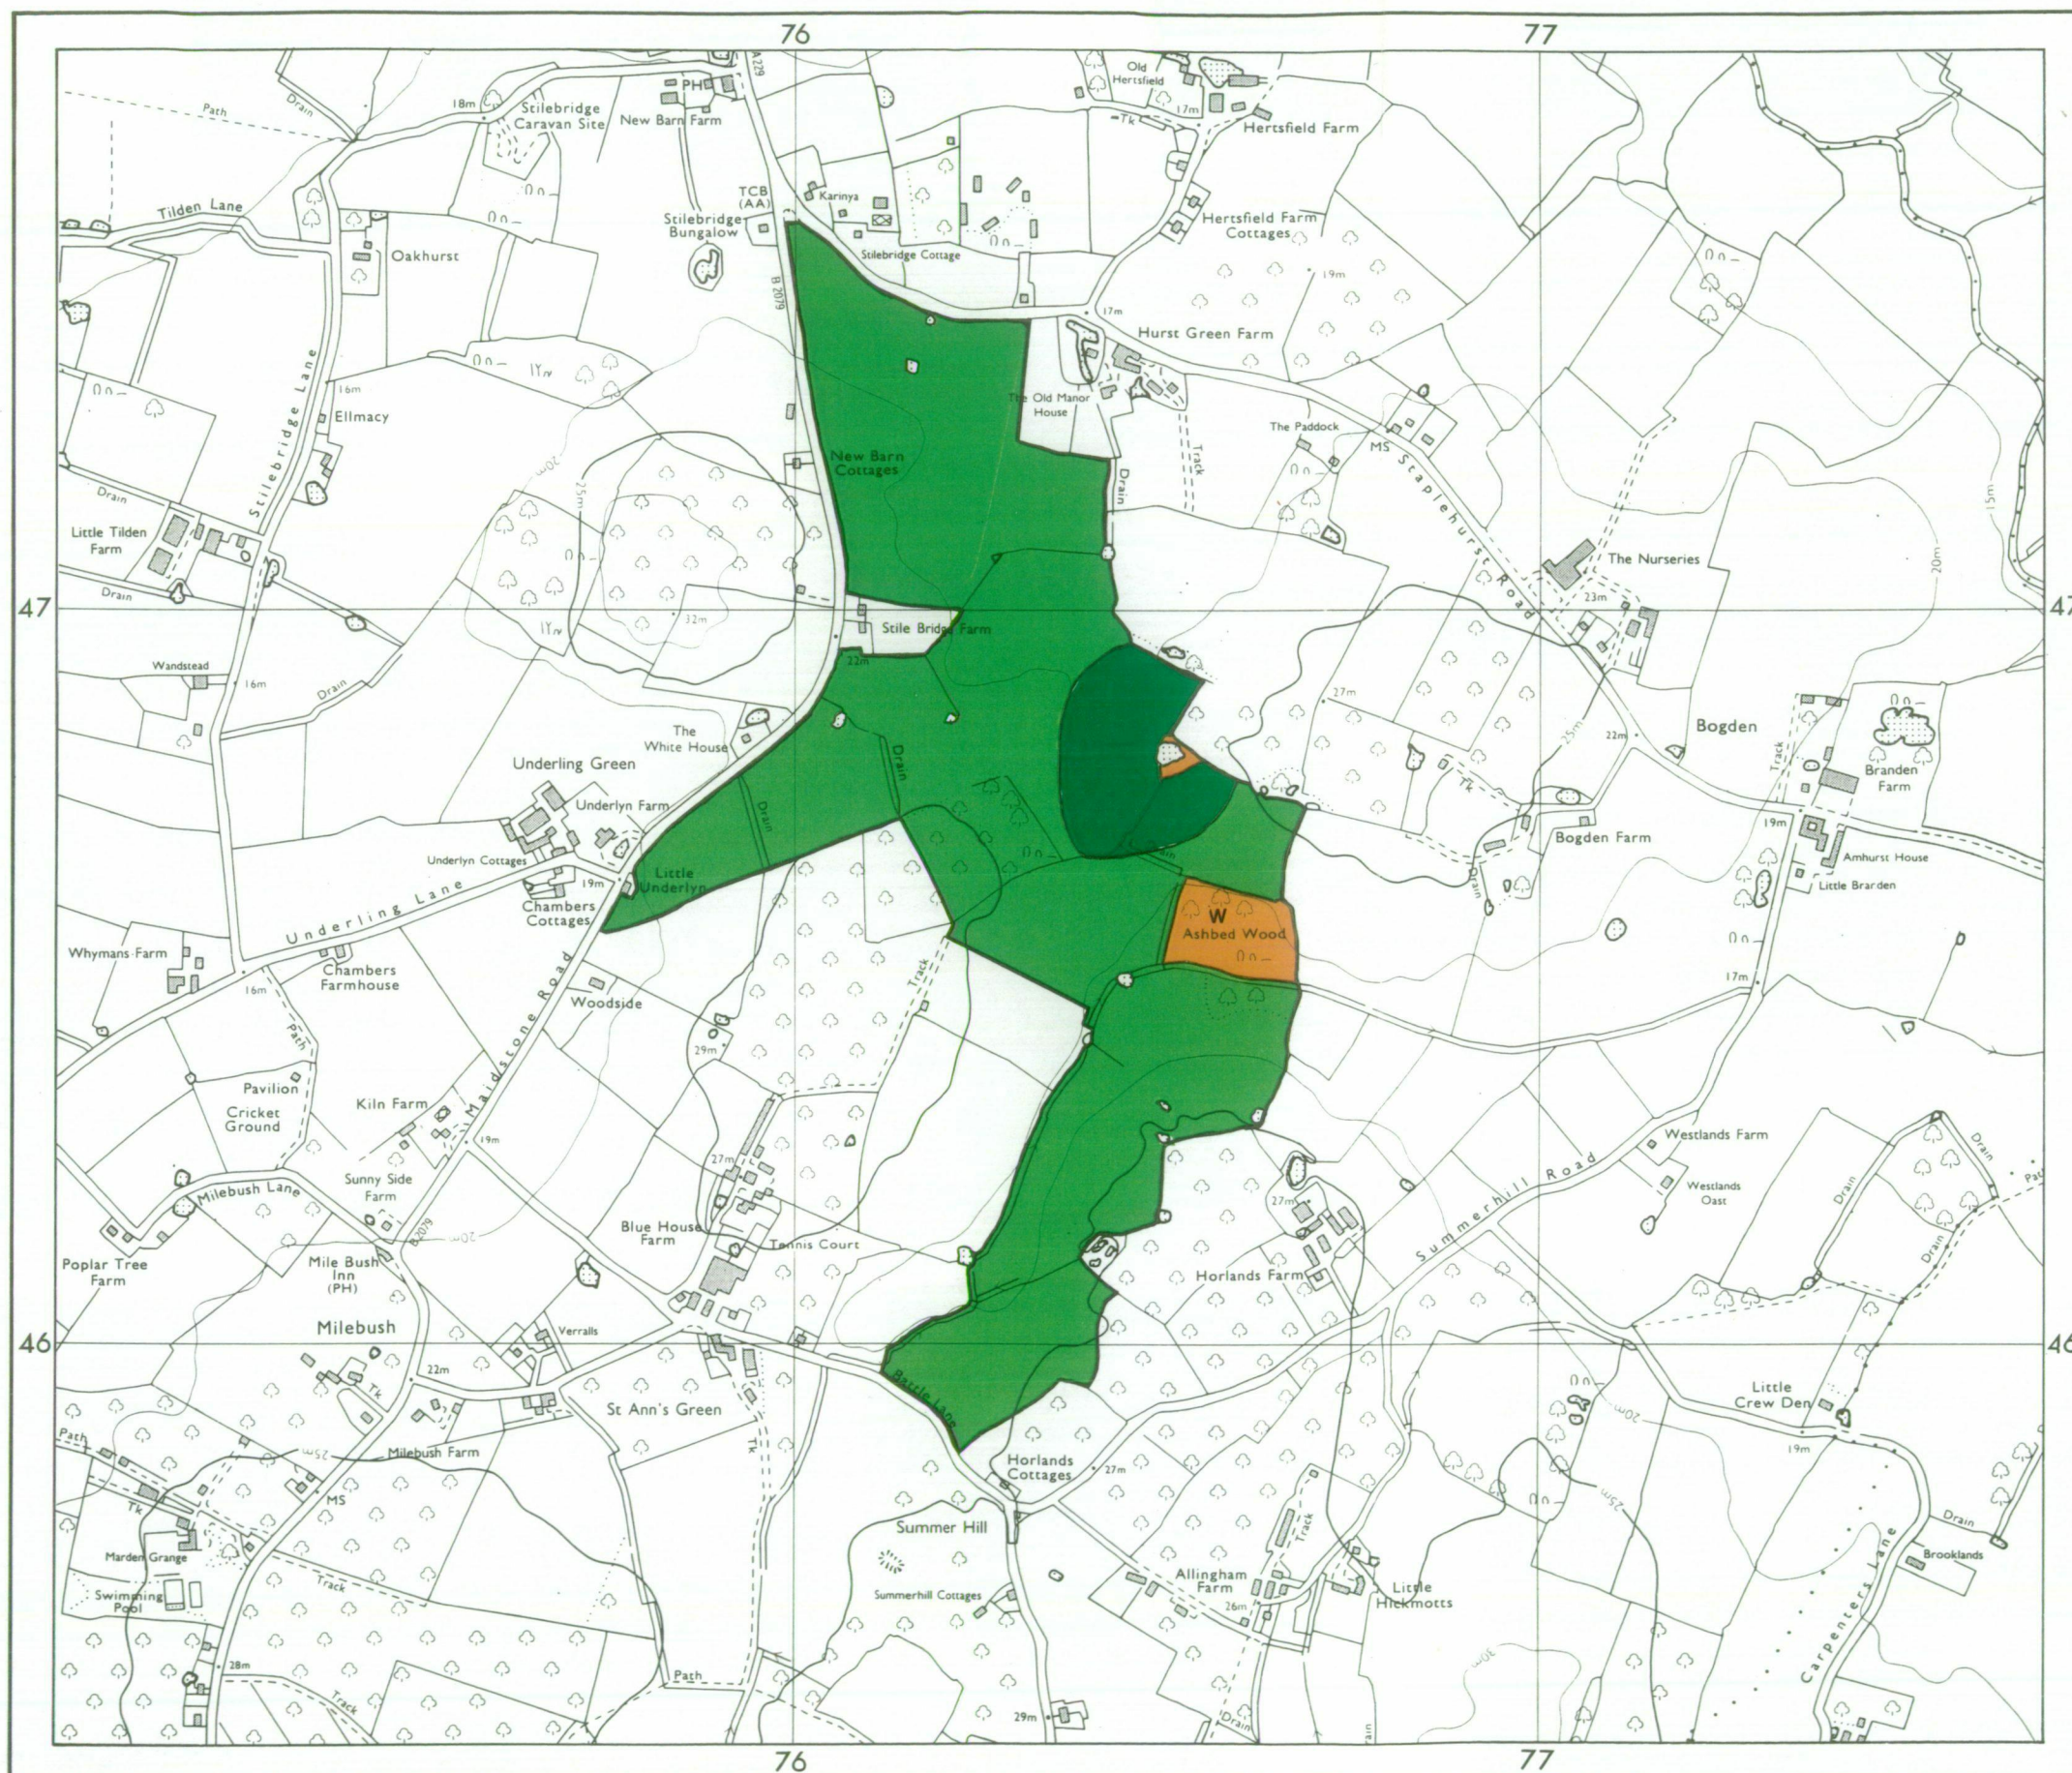

Golf Course Application: Blue House Farm, Marden, Kent

Agricultural Land Classification

AGRICULTURAL LAND

| Grade | Quality | Area | % of Total |
|----------|-------------|-----------|------------|
| Grade 1 | Not present | excellent | ha % |
| Grade 2 | Not present | very good | ha % |
| Grade 3a | good | 4.75 ha | 9% |
| Grade 3b | moderate | 49.13 ha | 91% |
| Grade 4 | Not present | poor | ha % |
| Grade 5 | Not present | very poor | ha % |

Total area of agricultural land surveyed 53.88ha

| | |
|------------------------|-------------|
| Agricultural buildings | Not present |
| Woodland | W |
| Not surveyed | Not present |

NON-AGRICULTURAL LAND

| | |
|---------------------------------|-------------|
| Land predominantly in urban use | Not present |
| Land in non-agricultural use | |
| Total area of site | 55.95ha |

For further information consult "Agricultural Land Classification of England and Wales (Revised guidelines and criteria for grading the quality of agricultural land)", M.A.F.F., 1988.

SOURCE MAPS TQ 74 NE

Surveyed by the Resource Planning Team 7/92
Map compiled and produced by the Cartographic Unit, Resource Planning Team, Guildford Statutory Group, Agricultural Development and Advisory Service.
Reference no. 2007/55/92 MAFF Reference no. EL 10401