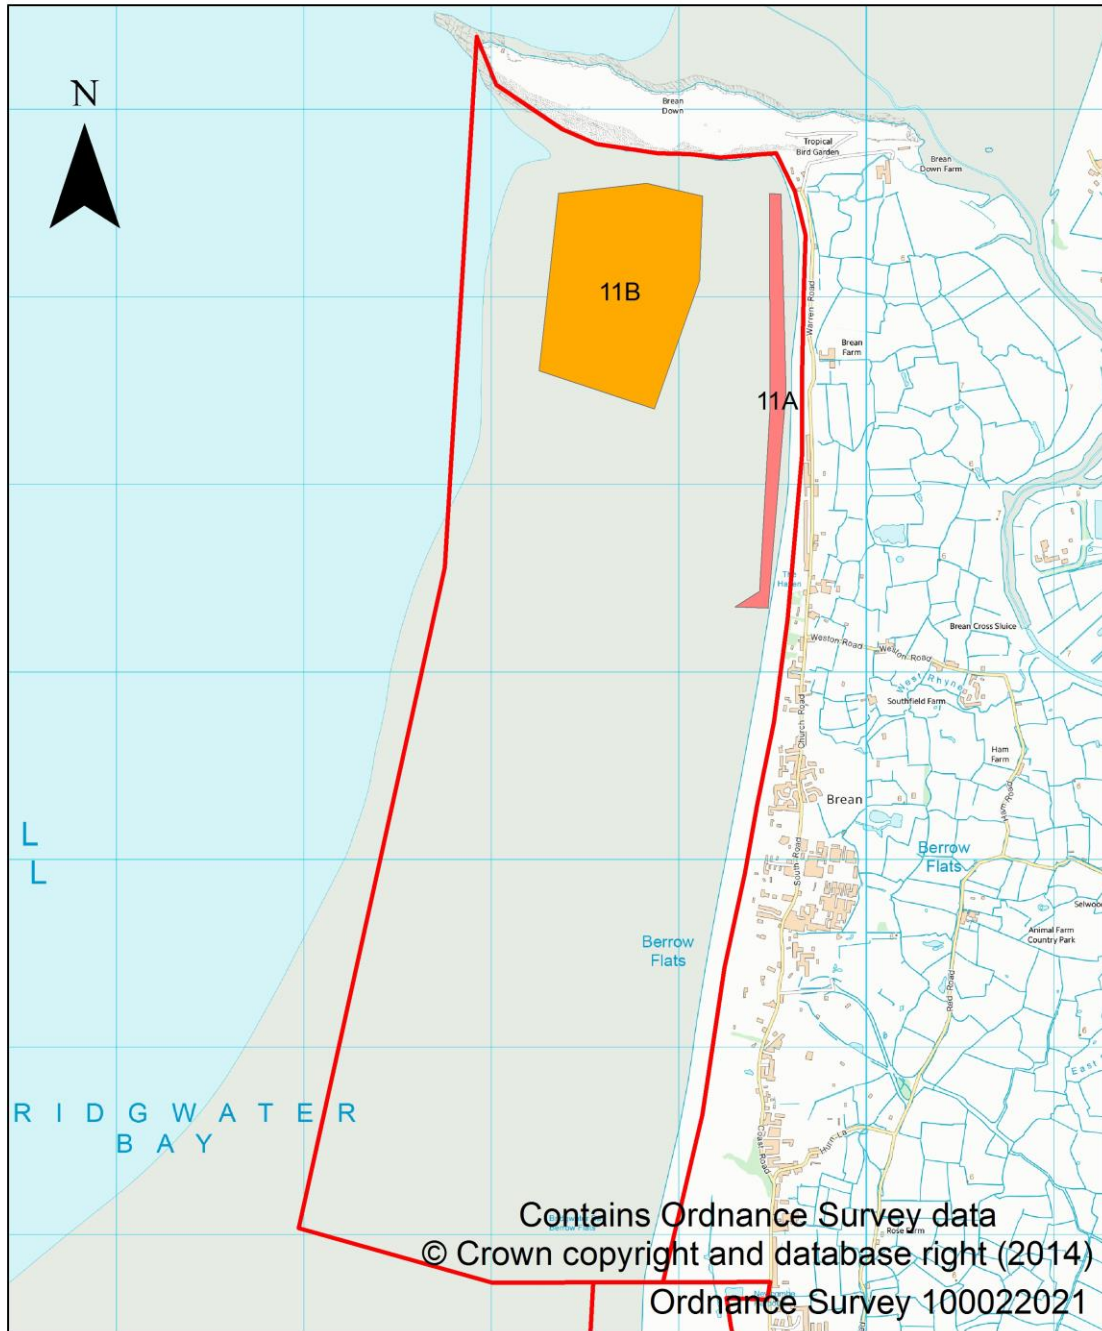

Map 16. Roost Sites in WeBS sector 13402 Berrow Flats

Legend

 WeBS sector boundaries

Roost Status

-  Primary Roost
-  Potential Primary Roost
-  Non-primary Roost
-  Pre-roost site only