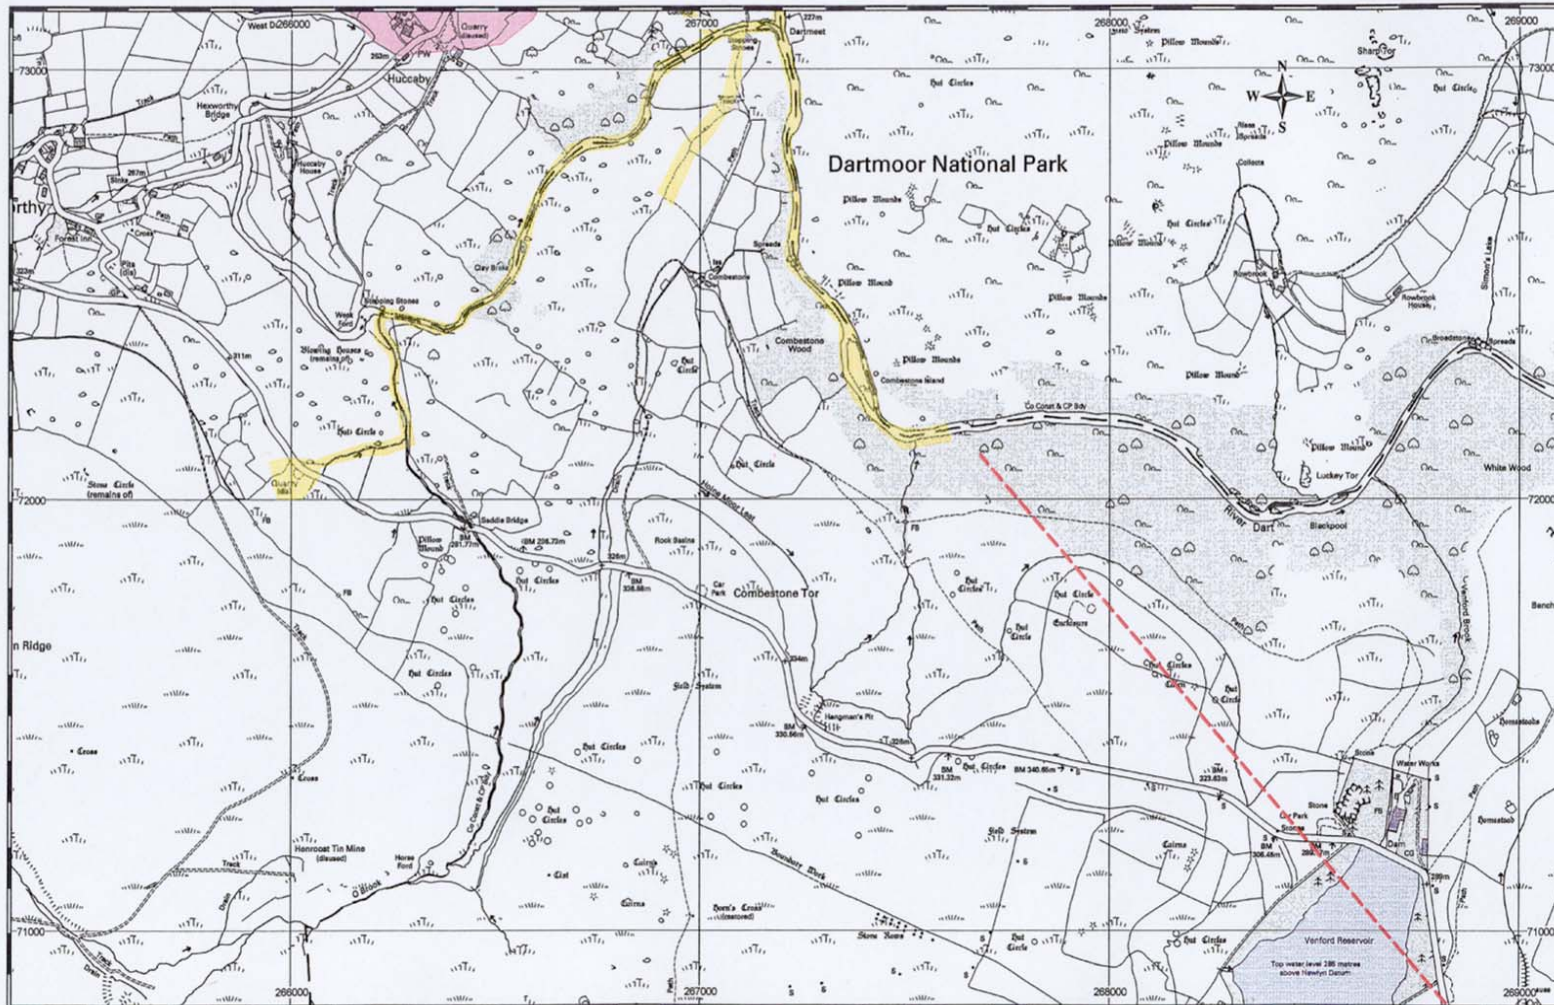

Map 3 Buckfastleigh & Hockmoor to Combe

Map 4 Kings Wood

Map 5 North of Buckfastleigh, Hembury Woods to Stoodley & Hockmoor to Combe

Map 6 Hembury Woods to Stoodley & Hockmoor to Combe

Map 7 North Buckfastleigh, Hembury Woods to Stoodley, Newbridge and River Dart to Gallant Le Bower & River Dart near Holne Park Lodge

Map 8 Hockmoor to Combe, Holne and north, Newbridge and River Dart to Gallant Le Bower

Map 9 Newbridge and River Dart to Gallant Le Bower and Poundgate

Map 10 River Dart at Dartmeet

Map 12 River Dart at Dartmeet