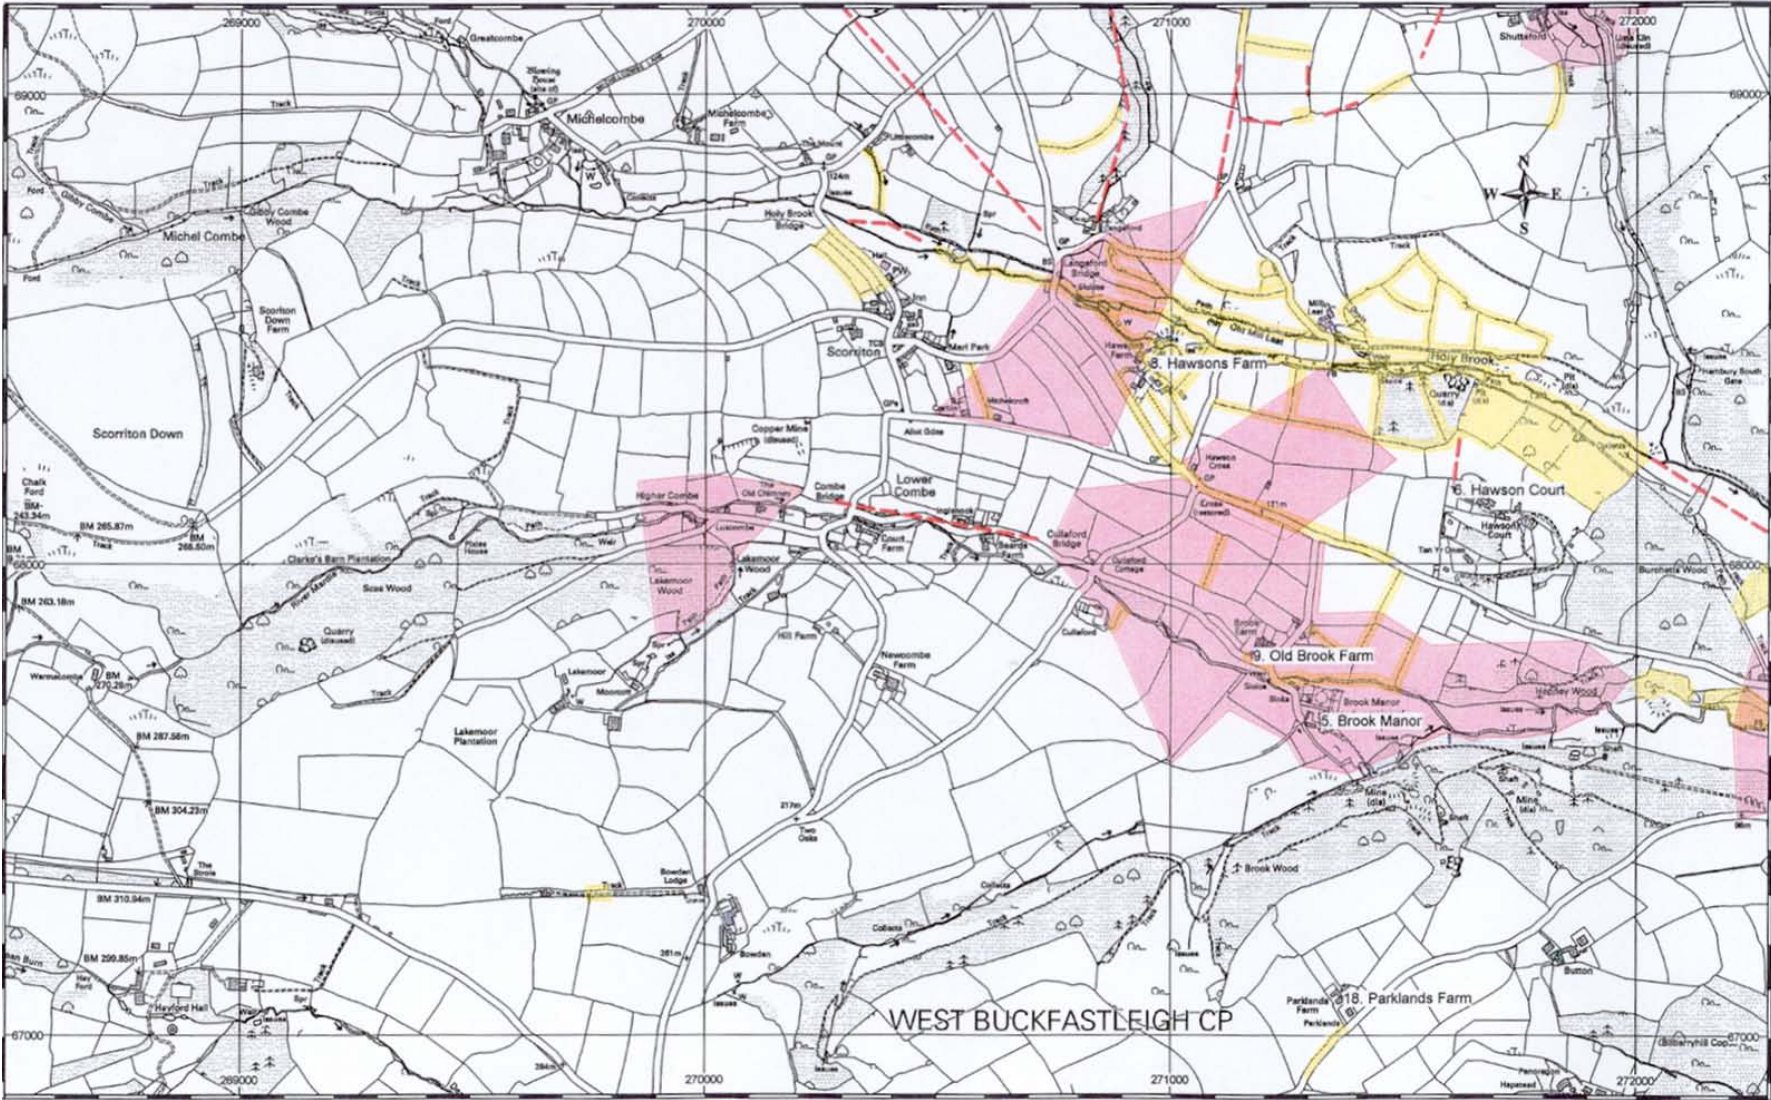

Map 3 Buckfastleigh & Hockmoor to Combe

Map 4 Kings Wood

Map 5 North of Buckfastleigh, Hembury Woods to Stoodley & Hockmoor to Combe

Map 6 Hembury Woods to Stoodley & Hockmoor to Combe

Map 7 North Buckfastleigh, Hembury Woods to Stoodley, Newbridge and River Dart to Gallant Le Bower & River Dart near Holne Park Lodge

Map 8 Hockmoor to Combe, Holne and north, Newbridge and River Dart to Gallant Le Bower

Map 9 Newbridge and River Dart to Gallant Le Bower and Poundgate

Map 10 River Dart at Dartmeet

Map 12 River Dart at Dartmeet